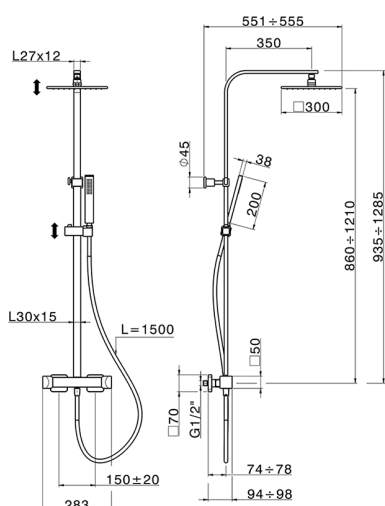

Thermostatic shower column, 2-functions HI-RISE_RIC8601N

MODEL **RIC8601N**

Thermostatic shower column, 2-functions, 2 outlet deviator, adjustable riser column, sliding handshower holder, 35x15 mm Brass minimalistic one spray handshower, 300x300 BRASS Square headshower, 150 cm SUPREME smooth flexible hose

CHARACTERISTICS

Cartridge Spare Parts **22.04A.AR** - ;
Argo 2 (long filter) Thermostatic Valve

2026-06-14