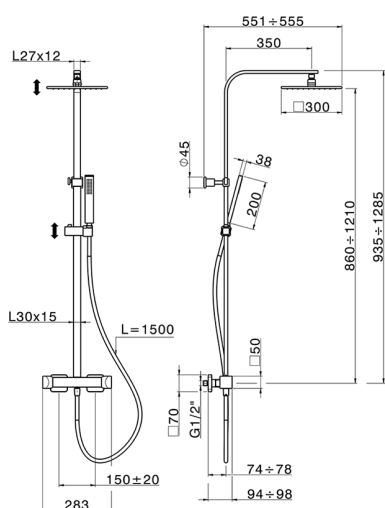

## Thermostatic shower column, 2-functions HI-RISE\_RIC8601N

MODEL

**RIC8601N**

Thermostatic shower column, 2-functions, 2 outlet deviator, adjustable riser column, sliding handshower holder, 35x15 mm Brass minimalistic one spray handshower, 300x300 BRASS Square headshower, 150 cm SUPREME smooth flexible hose

### SafeTouch

The Cisal SafeTouch system maintains the mixer body cool to the touch during operation.

### CHARACTERISTICS

Cartridge Spare Parts **22.04A.AR** - ;  
Argo 2 (long filter) Thermostatic Valve

2026-04-07