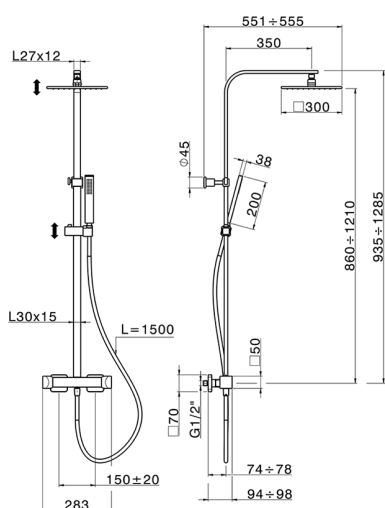

Thermostatic shower column, 2-functions HI-RISE_RIC8601N

MODEL

RIC8601N

Thermostatic shower column, 2-functions, 2 outlet deviator, adjustable riser column, sliding handshower holder, 35x15 mm Brass minimalistic one spray handshower, 300x300 BRASS Square headshower, 150 cm SUPREME smooth flexible hose

CHARACTERISTICS

Cartridge Spare Parts **22.04A.AR** - ;
Argo 2 (long filter) Thermostatic Valve

2026-06-13