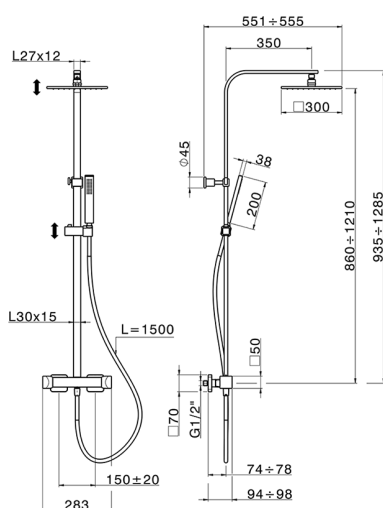

Thermostatic shower column, 2-functions HI-RISE_RIC8601N

MODEL **RIC8601N**

Thermostatic shower column, 2-functions, 2 outlet deviator, adjustable riser column, sliding handshower holder, 35x15 mm Brass minimalistic one spray handshower, 300x300 BRASS Square headshower, 150 cm SUPREME smooth flexible hose

CHARACTERISTICS

Cartridge Spare Parts **22.04A.AR** - ;
Argo 2 (long filter) Thermostatic Valve

2026-05-17