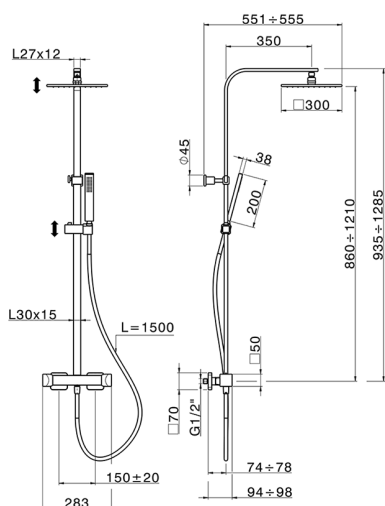

Thermostatic shower column, 2-functions HI-RISE_RIC8601N

MODEL **RIC8601N**

Thermostatic shower column, 2-functions, 2 outlet deviator, adjustable riser column, sliding handshower holder, 35x15 mm Brass minimalistic one spray handshower, 300x300 BRASS Square headshower, 150 cm SUPREME smooth flexible hose

CHARACTERISTICS

Cartridge Spare Parts **22.04A.AR** - ;
Argo 2 (long filter) Thermostatic Valve

2026-07-03