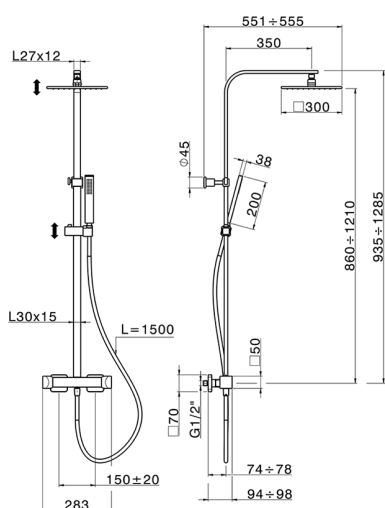

Thermostatic shower column, 2-functions HI-RISE_RIC8601N

MODEL

RIC8601N

Thermostatic shower column, 2-functions, 2 outlet devias top, adjustable riser column, sliding handshower holder, 35x15 mm Brass minimalistic one spray handshower, 300x300 BRASS Square headshower, 150 cm SUPREME smooth flexible hose

CHARACTERISTICS

Cartridge Spare Parts **22.04A.AR** - ;
Argo 2 (long filter) Thermostatic Valve

2026-06-13