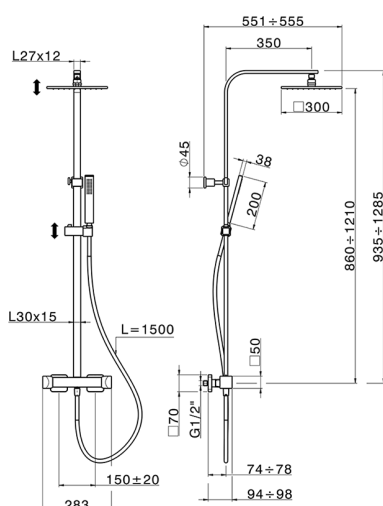

Thermostatic shower column, 2-functions HI-RISE_RIC8601N

MODEL **RIC8601N**

Thermostatic shower column, 2-functions, 2 outlet deviator, adjustable riser column, sliding handshower holder, 35x15 mm Brass minimalistic one spray handshower, 300x300 BRASS Square headshower, 150 cm SUPREME smooth flexible hose

CHARACTERISTICS

Cartridge Spare Parts **22.04A.AR** - ;
Argo 2 (long filter) Thermostatic Valve

2026-05-17