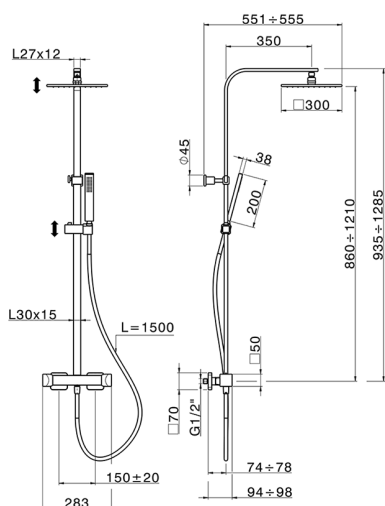

Thermostatic shower column, 2-functions HI-RISE_RIC8601N

MODEL **RIC8601N**

Thermostatic shower column, 2-functions, 2 outlet devias top, adjustable riser column, sliding handshower holder, 35x15 mm Brass minimalistic one spray handshower, 300x300 BRASS Square headshower, 150 cm SUPREME smooth flexible hose

CHARACTERISTICS

Cartridge Spare Parts **22.04A.AR** - ;
Argo 2 (long filter) Thermostatic Valve

2026-07-03