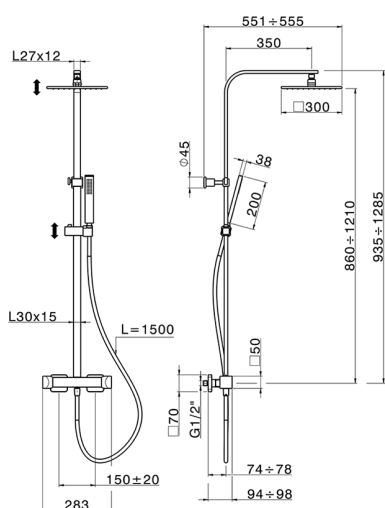

Thermostatic shower column, 2-functions HI-RISE_RIC8601N

MODEL **RIC8601N**

Thermostatic shower column, 2-functions, 2 outlet deviator, adjustable riser column, sliding handshower holder, 35x15 mm Brass minimalistic one spray handshower, 300x300 BRASS Square headshower, 150 cm SUPREME smooth flexible hose

CHARACTERISTICS

Cartridge Spare Parts **22.04A.AR** - ;
Argo 2 (long filter) Thermostatic Valve

2026-06-16