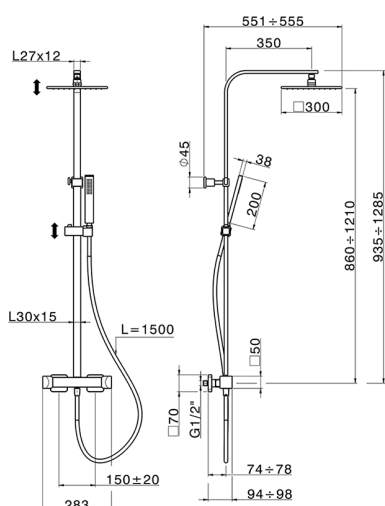

## Thermostatic shower column, 2-functions HI-RISE\_RIC8601N

MODEL **RIC8601N**

Thermostatic shower column, 2-functions, 2 outlet deviator, adjustable riser column, sliding handshower holder, 35x15 mm Brass minimalistic one spray handshower, 300x300 BRASS Square headshower, 150 cm SUPREME smooth flexible hose

### CHARACTERISTICS

Cartridge Spare Parts **22.04A.AR** - ;  
Argo 2 (long filter) Thermostatic Valve

2026-06-14