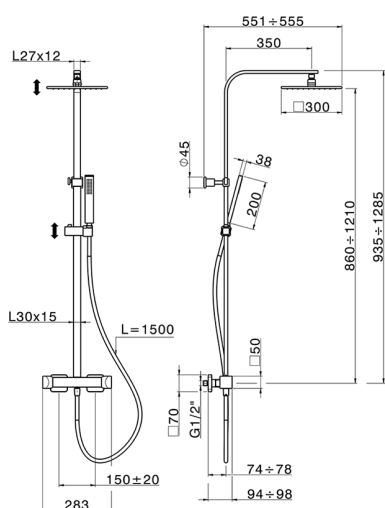

Thermostatic shower column, 2-functions HI-RISE_RIC8601N

MODEL

RIC8601N

Thermostatic shower column, 2-functions, 2 outlet deviator, adjustable riser column, sliding handshower holder, 35x15 mm Brass minimalistic one spray handshower, 300x300 BRASS Square headshower, 150 cm SUPREME smooth flexible hose

CHARACTERISTICS

Cartridge Spare Parts **22.04A.AR** - ;
Argo 2 (long filter) Thermostatic Valve

2026-04-26