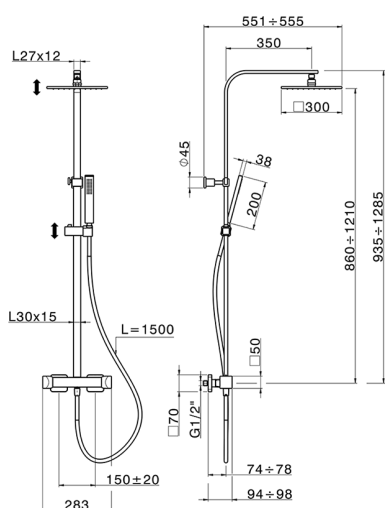

Thermostatic shower column, 2-functions HI-RISE_RIC8601N

MODEL

RIC8601N

Thermostatic shower column, 2-functions, 2 outlet devistop, adjustable riser column, sliding handshower holder, 35x15 mm Brass minimalistic one spray handshower, 300x300 BRASS Square headshower, 150 cm SUPREME smooth flexible hose

CHARACTERISTICS

Cartridge Spare Parts **22.04A.AR** - ;
Argo 2 (long filter) Thermostatic Valve

2026-04-05