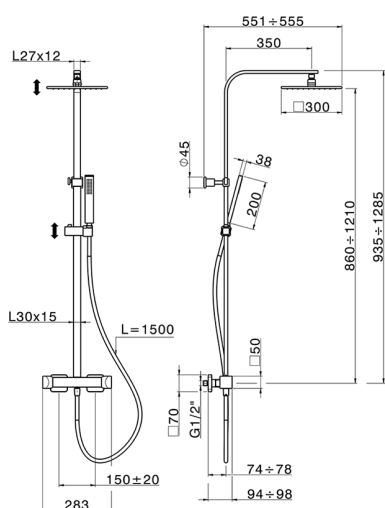

## Thermostatic shower column, 2-functions HI-RISE\_RIC8601N

MODEL **RIC8601N**

Thermostatic shower column, 2-functions, 2 outlet deviator, adjustable riser column, sliding handshower holder, 35x15 mm Brass minimalistic one spray handshower, 300x300 BRASS Square headshower, 150 cm SUPREME smooth flexible hose

### SafeTouch

The Cisal SafeTouch system maintains the mixer body cool to the touch during operation.

### CHARACTERISTICS

Cartridge Spare Parts **22.04A.AR** - ;  
Argo 2 (long filter) Thermostatic Valve

2026-04-26