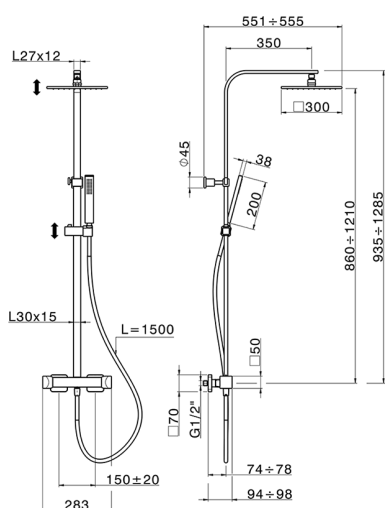

Thermostatic shower column, 2-functions HI-RISE_RIC8601N

MODEL

RIC8601N

Thermostatic shower column, 2-functions, 2 outlet deviator, adjustable riser column, sliding handshower holder, 35x15 mm Brass minimalistic one spray handshower, 300x300 BRASS Square headshower, 150 cm SUPREME smooth flexible hose

CHARACTERISTICS

Cartridge Spare Parts **22.04A.AR** - ;
Argo 2 (long filter) Thermostatic Valve

2026-04-07