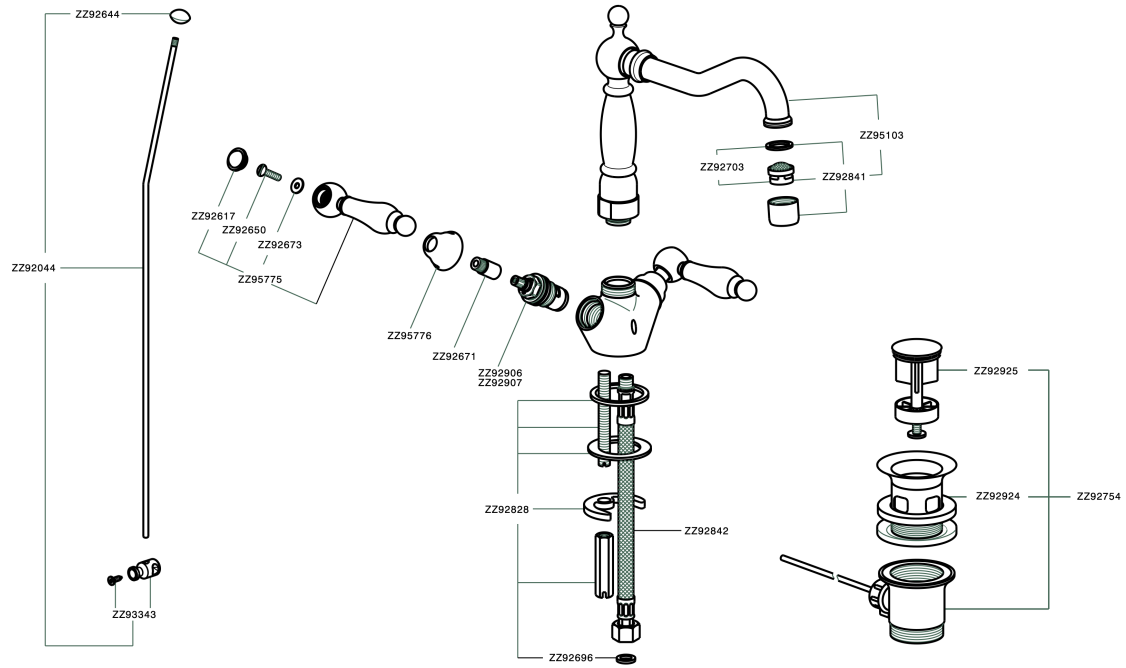

## Washbasin mixer ARCANA TOSCANA\_TS000521

TS000521

<https://en.cisal.it/washbasin-mixer-arcana-toscana-ts000521>

2024-12-22