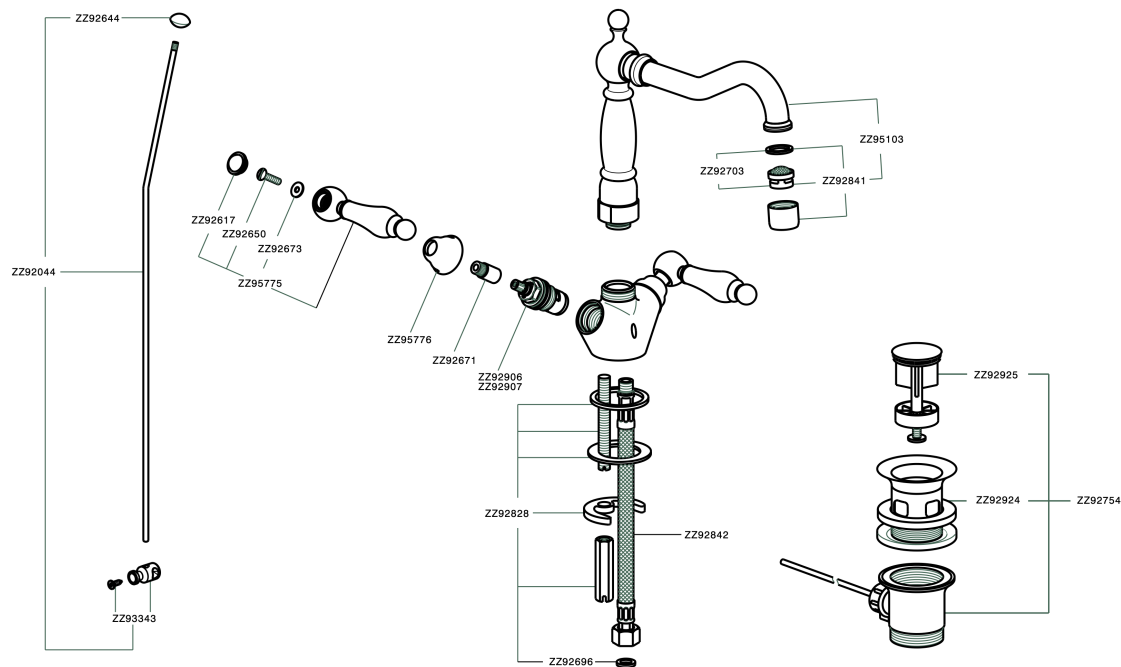

Washbasin mixer ARCANA TOSCANA_TS000521

TS000521

<https://en.cisal.it/washbasin-mixer-arcana-toscana-ts000521>

2024-12-22