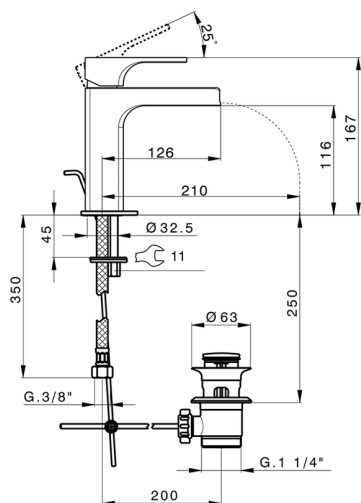

Single lever washbasin mixer large EnergySave CUBIC_CU00C495

MODEL **CU00C495**

Single lever washbasin mixer " large " EnergySave, waterfall spout, with automatic 1"1/4 automatic pop-up waste, G.3/8" stainless steel flexible hoses

AVAILABLE FINISHINGS

-  **21** 21 Chrome
-  **2B** 2B Polished Nickel
-  **2F** 2F Brushed Nickel

CHARACTERISTICS

Cartridge Spare Parts **ZZ96691000**

25 mm Cartridge

EcoStop

EcoStop feature limits water flow to approximately 50% of maximum output with one point of resistance on setting. Push slightly past the middle stop only when full water output is required. This will save water up to 50%.

EnergySave

Thanks to the EnergySave device, only cold water will be drawn if the lever is operated in the central position, so that the water heater will not be engaged and no hot water wasted, leading to considerable savings in energy and costs. The temperature can be adjusted by rotating the lever to the left, until the desired temperature is reached.