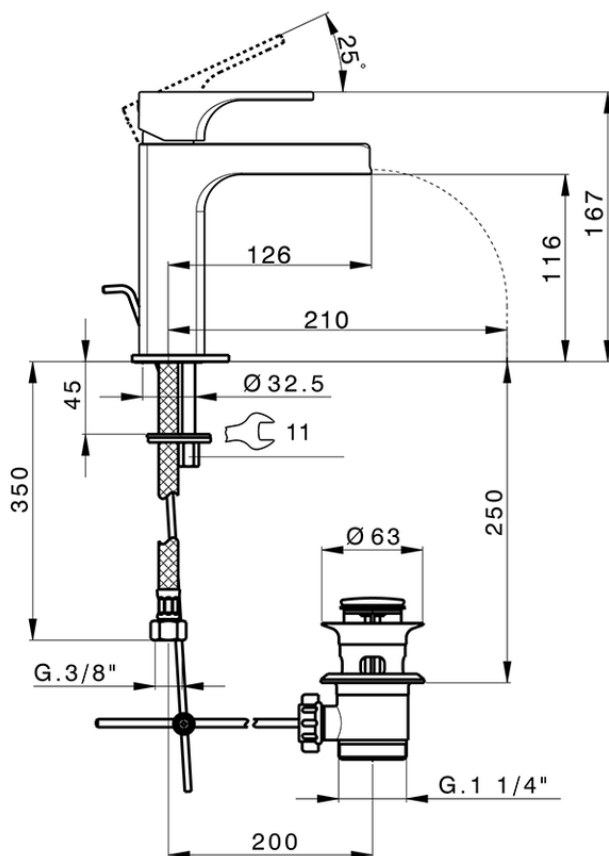

Single lever washbasin mixer large EnergySave CUBIC_CU00C495

CU00C495

<https://en.cisal.it/single-lever-washbasin-mixer-large-energysave-cubic-cu00c495>

2026-04-30