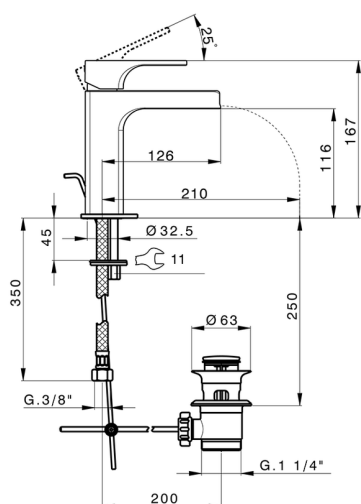

## Single lever washbasin mixer large EnergySave CUBIC\_CU00C495

MODEL **CU00C495**

Single lever washbasin mixer " large " EnergySave, waterfall spout, with automatic 1"1/4 automatic pop-up waste, G.3/8" stainless steel flexible hoses

### CHARACTERISTICS

Cartridge Spare Parts **ZZ96691000**

**25 mm Cartridge**

#### EcoStop

EcoStop feature limits water flow to approximately 50% of maximum output with one point of resistance on setting. Push slightly past the middle stop only when full water output is required. This will save water up to 50%.