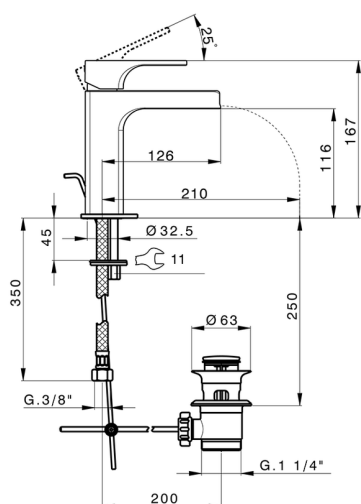

Single lever washbasin mixer large EnergySave CUBIC_CU00C495

MODEL **CU00C495**

Single lever washbasin mixer " large " EnergySave, waterfall spout, with automatic 1"1/4 automatic pop-up waste, G.3/8" stainless steel flexible hoses

AVAILABLE FINISHINGS

-  **21** 21 Chrome
-  **2B** 2B Polished Nickel
-  **2F** 2F Brushed Nickel

CHARACTERISTICS

Cartridge Spare Parts **ZZ96691000**

25 mm Cartridge

EcoStop

EcoStop feature limits water flow to approximately 50% of maximum output with one point of resistance on setting. Push slightly past the middle stop only when full water output is required. This will save water up to 50%.

EnergySave

Thanks to the EnergySave device, only cold water will be drawn if the lever is operated in the central position, so that the water heater will not be engaged and no hot water wasted, leading to considerable savings in energy and costs. The temperature can be adjusted by rotating the lever to the left, until the desired temperature is reached.