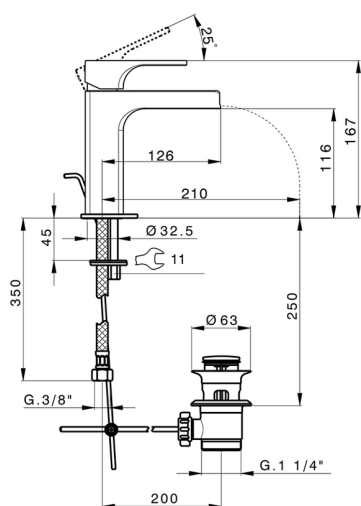

## Single lever washbasin mixer large EnergySave CUBIC\_CU00C495

MODEL **CU00C495**

Single lever washbasin mixer " large " EnergySave, waterfall spout, with automatic 1"1/4 automatic pop-up waste, G.3/8" stainless steel flexible hoses

### CHARACTERISTICS

Cartridge Spare Parts **ZZ96691000**

**25 mm Cartridge**

#### EcoStop

EcoStop feature limits water flow to approximately 50% of maximum output with one point of resistance on setting. Push slightly past the middle stop only when full water output is required. This will save water up to 50%.