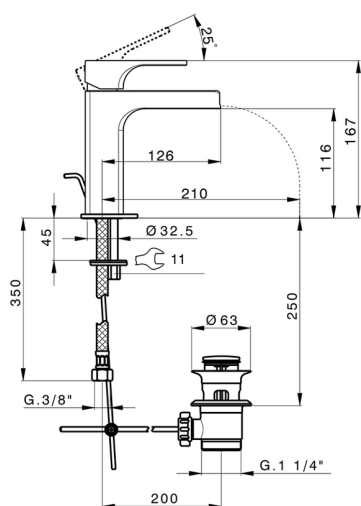

Single lever washbasin mixer large EnergySave CUBIC_CU00C495

MODEL **CU00C495**

Single lever washbasin mixer " large " EnergySave, waterfall spout, with automatic 1"1/4 automatic pop-up waste, G.3/8" stainless steel flexible hoses

AVAILABLE FINISHINGS

-  **21** 21 Chrome
-  **2B** 2B Polished Nickel
-  **2F** 2F Brushed Nickel

CHARACTERISTICS

Cartridge Spare Parts **ZZ96691000**

25 mm Cartridge

EcoStop

EcoStop feature limits water flow to approximately 50% of maximum output with one point of resistance on setting. Push slightly past the middle stop only when full water output is required. This will save water up to 50%.

EnergySave

Thanks to the EnergySave device, only cold water will be drawn if the lever is operated in the central position, so that the water heater will not be engaged and no hot water wasted, leading to considerable savings in energy and costs. The temperature can be adjusted by rotating the lever to the left, until the desired temperature is reached.