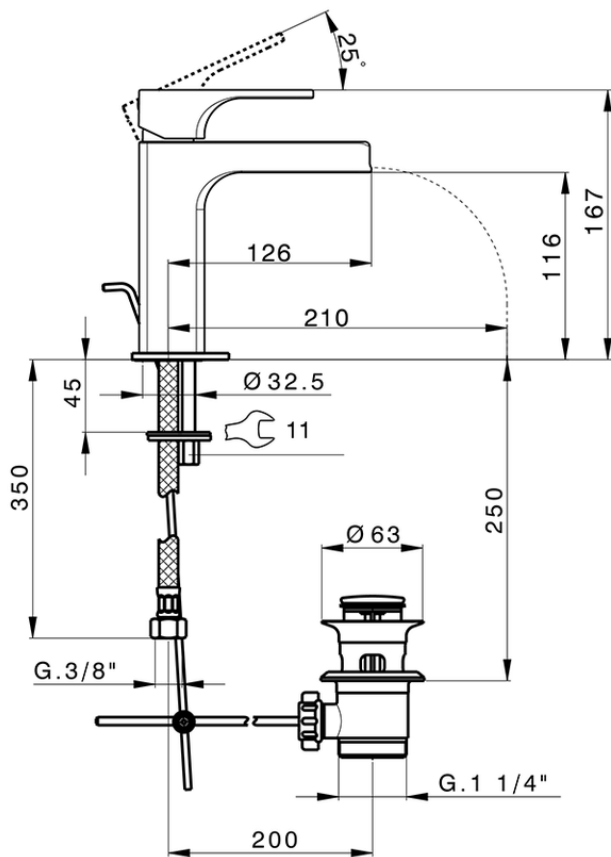

Single lever washbasin mixer large EnergySave CUBIC_CU00C495

CU00C495

<https://en.cisal.it/single-lever-washbasin-mixer-large-energysave-cubic-cu00c495>

2026-04-09