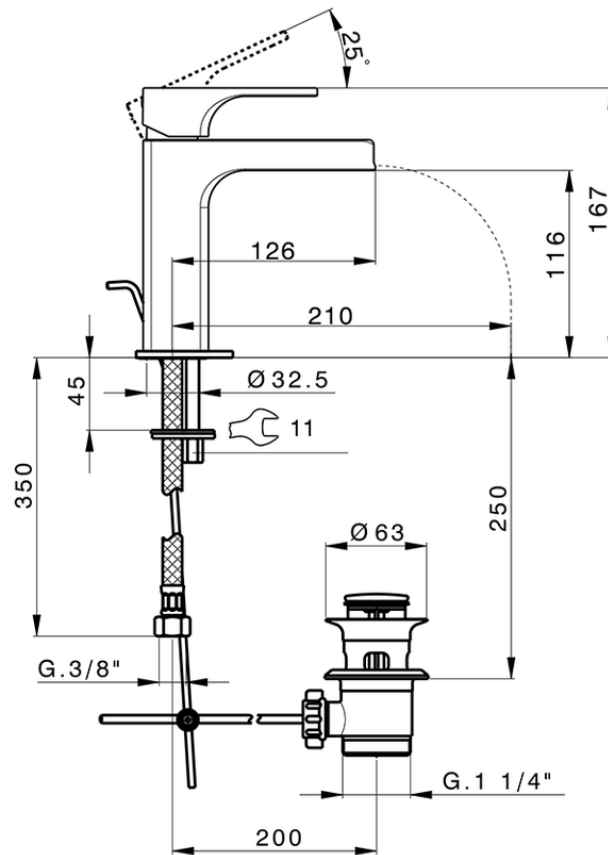

Single lever washbasin mixer large EnergySave CUBIC_CU00C495

CU00C495

<https://en.cisal.it/single-lever-washbasin-mixer-large-energysave-cubic-cu00c495>

2026-04-29