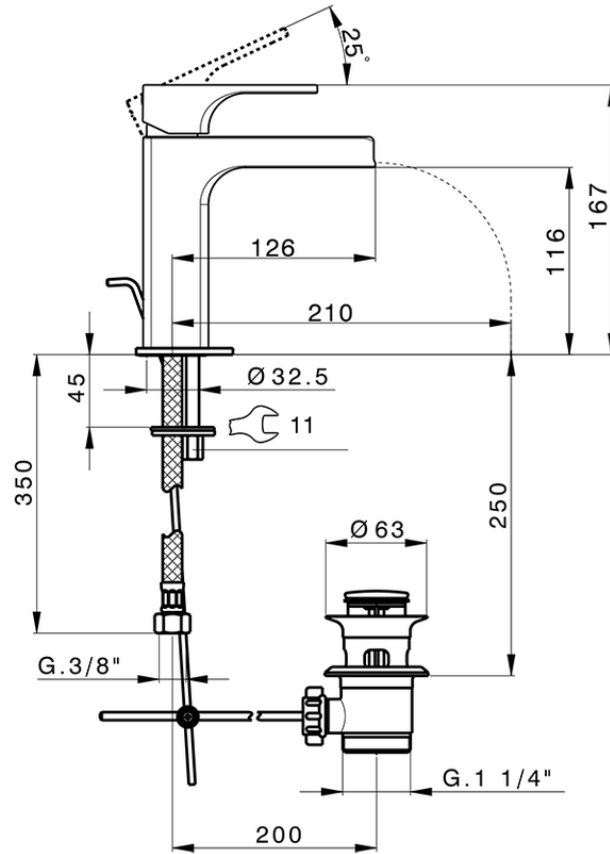

Single lever washbasin mixer large EnergySave CUBIC_CU00C495

CU00C495

<https://en.cisal.it/single-lever-washbasin-mixer-large-energysave-cubic-cu00c495>

2026-06-14