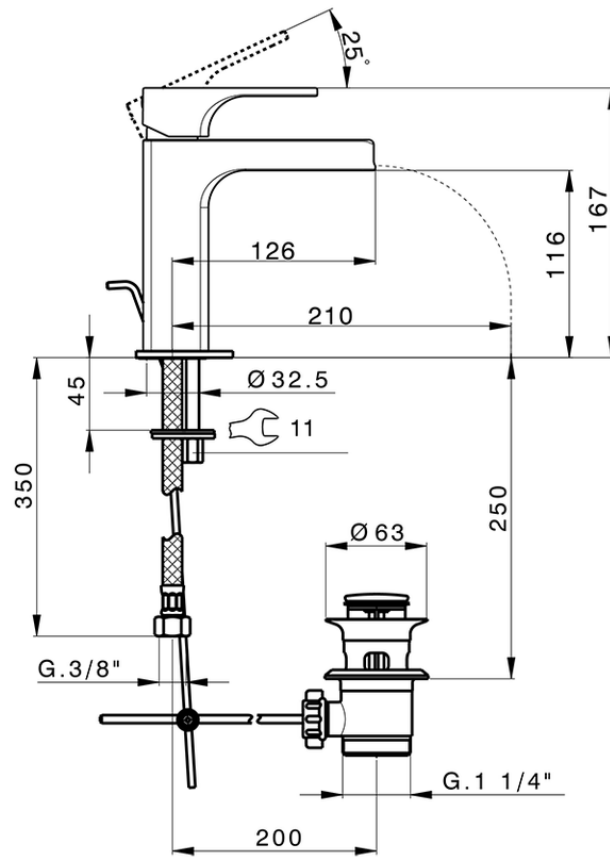

## Single lever washbasin mixer large EnergySave CUBIC\_CU00C495

CU00C495

<https://en.cisal.it/single-lever-washbasin-mixer-large-energysave-cubic-cu00c495>

2026-05-20