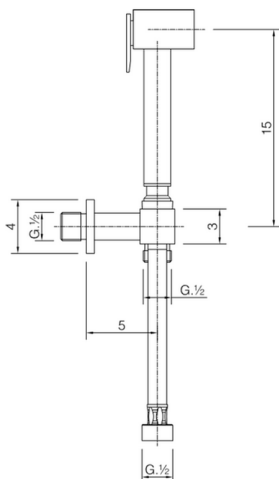

Hygienic Spray

Multi-jets hygienic hand shower, for personal hygiene care.

2025-04-30