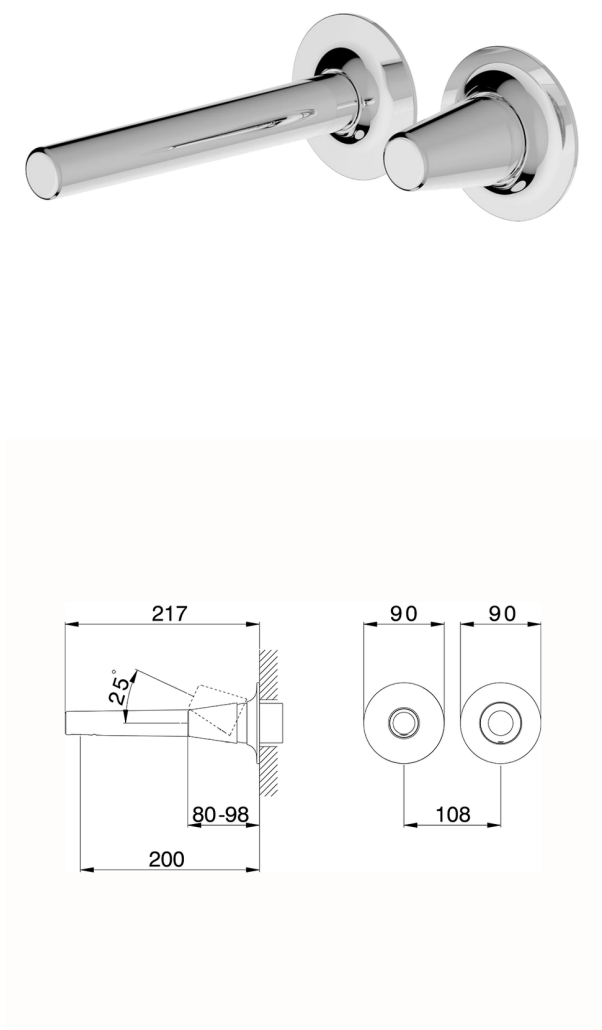

## Exposed part for single lever washbasin valve VITA\_VI005510

MODEL **VI005510**

Exposed part for single lever washbasin valve, without concealed part, spout L.200 mm, for item Easy-Box ZA002450-ZA025510

## Exposed part for single lever washbasin valve VITA\_VI005510

VI005510

<https://en.cisal.it/exposed-part-for-single-lever-washbasin-valve-vita-vi005510>

2026-04-25