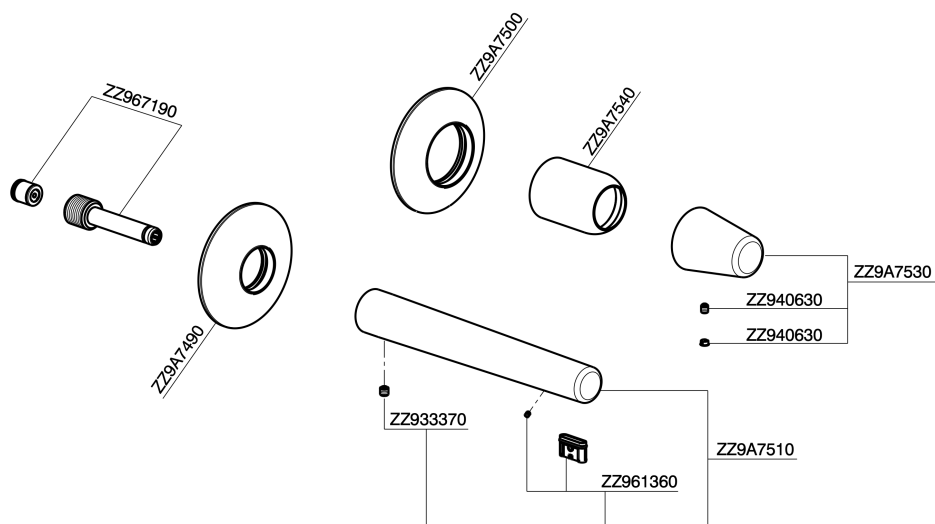

## Exposed part for single lever washbasin valve VITA\_VI005510

MODEL **VI005510**

Exposed part for single lever washbasin valve, without concealed part, spout L.200 mm, for item Easy-Box ZA002450-ZA025510

### CHARACTERISTICS

Installation **Concealed**  
 Required concealed parts **ZA002450**

## Exposed part for single lever washbasin valve VITA\_VI005510

VI005510

<https://en.cisal.it/exposed-part-for-single-lever-washbasin-valve-vita-vi005510>

2026-04-25