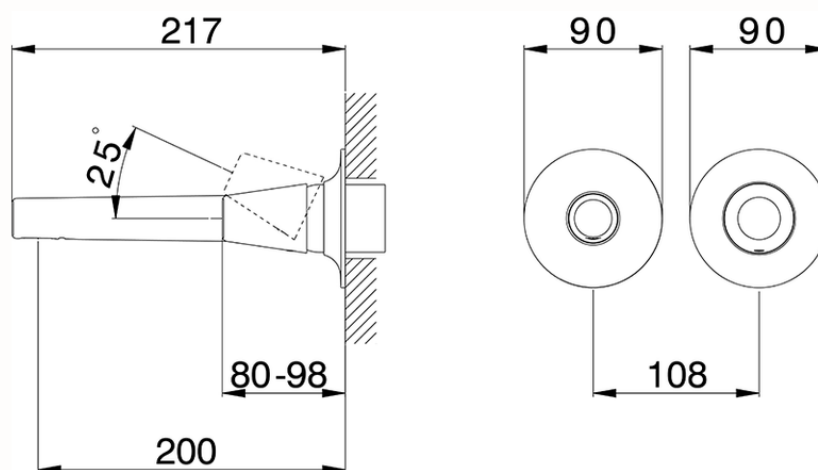

Exposed part for single lever washbasin valve VITA_VI005510

VI005510

<https://en.cisal.it/exposed-part-for-single-lever-washbasin-valve-vita-vi005510>

2026-06-05