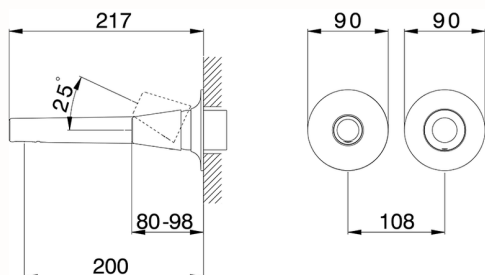

Exposed part for single lever washbasin valve VITA_VI005510

MODEL **VI005510**

Exposed part for single lever washbasin valve, without concealed part, spout L.200 mm, for item Easy-Box ZA002450-ZA025510

AVAILABLE FINISHINGS

-  **21** 21 Chrome
-  **2Q** 2Q Black Titanium
-  **40** 40 Matt Black
-  **4Q** 4Q Matt White

CHARACTERISTICS

Installation **Concealed**
 Required concealed parts **ZA002450**

Exposed part for single lever washbasin valve VITA_VI005510

VI005510

<https://en.cisal.it/exposed-part-for-single-lever-washbasin-valve-vita-vi005510>

2026-04-04