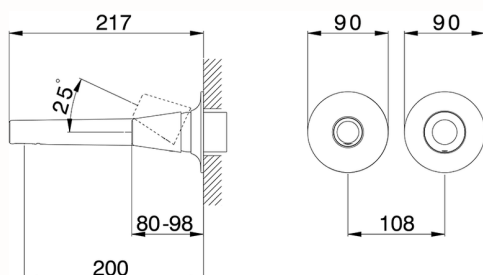

Exposed part for single lever washbasin valve VITA_VI005510

MODEL **VI005510**

Exposed part for single lever washbasin valve, without concealed part, spout L.200 mm, for item Easy-Box ZA002450-ZA025510

AVAILABLE FINISHINGS

-  **21** 21 Chrome
-  **2Q** 2Q Black Titanium
-  **40** 40 Matt Black
-  **4Q** 4Q Matt White

CHARACTERISTICS

Installation **Concealed**
 Required concealed parts **ZA002450**

Exposed part for single lever washbasin valve VITA_VI005510

VI005510

<https://en.cisal.it/exposed-part-for-single-lever-washbasin-valve-vita-vi005510>

2026-06-04