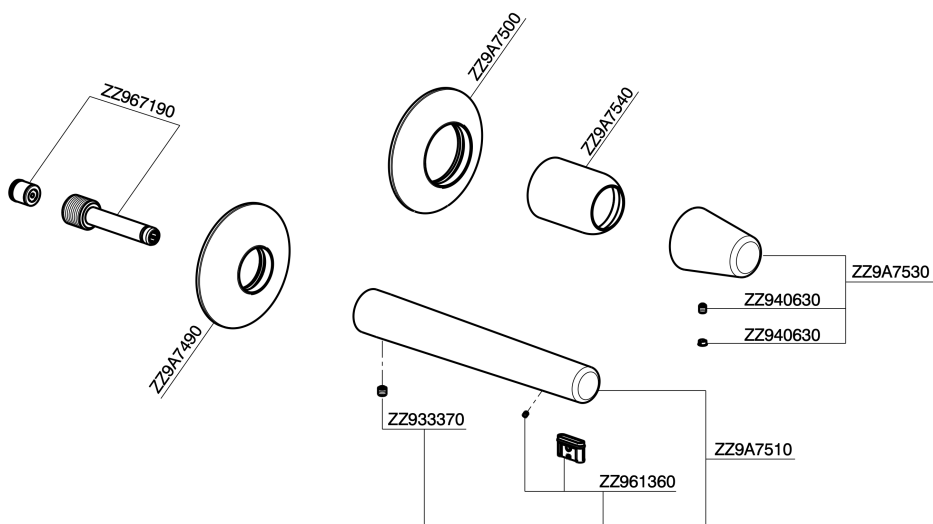

Exposed part for single lever washbasin valve VITA_VI005510

MODEL **VI005510**

Exposed part for single lever washbasin valve, without concealed part, spout L.200 mm, for item Easy-Box ZA002450-ZA025510

AVAILABLE FINISHINGS

-  **21** 21 Chrome
-  **2Q** 2Q Black Titanium
-  **40** 40 Matt Black
-  **4Q** 4Q Matt White

CHARACTERISTICS

Installation **Concealed**
 Required concealed parts **ZA002450**

Exposed part for single lever washbasin valve VITA_VI005510

VI005510

<https://en.cisal.it/exposed-part-for-single-lever-washbasin-valve-vita-vi005510>

2026-06-25