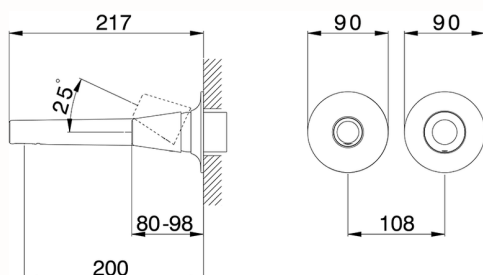

Exposed part for single lever washbasin valve VITA_VI005510

MODEL **VI005510**

Exposed part for single lever washbasin valve, without concealed part, spout L.200 mm, for item Easy-Box ZA002450-ZA025510

AVAILABLE FINISHINGS

-  **21** 21 Chrome
-  **2Q** 2Q Black Titanium
-  **40** 40 Matt Black
-  **4Q** 4Q Matt White

CHARACTERISTICS

Installation **Concealed**
 Required concealed parts **ZA002450**

Exposed part for single lever washbasin valve VITA_VI005510

VI005510

<https://en.cisal.it/exposed-part-for-single-lever-washbasin-valve-vita-vi005510>

2026-06-25