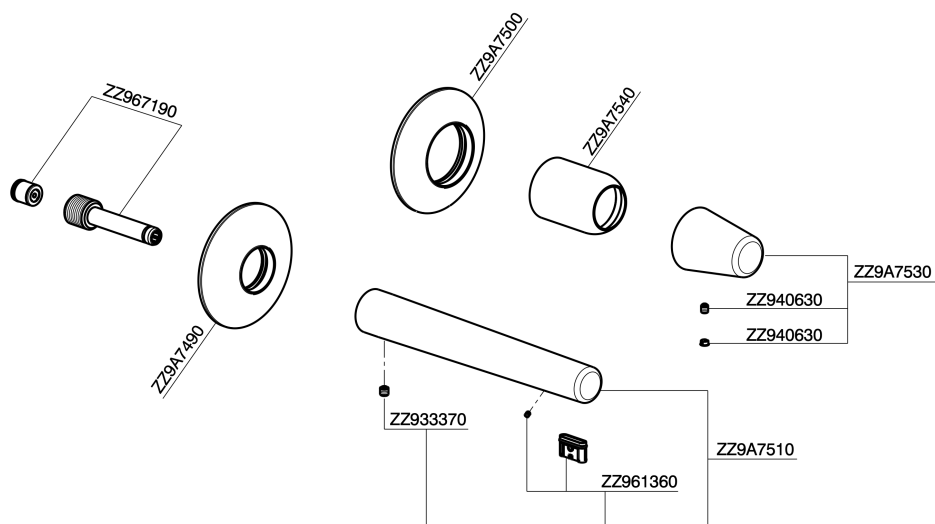

Exposed part for single lever washbasin valve VITA_VI005510

MODEL **VI005510**

Exposed part for single lever washbasin valve, without concealed part, spout L.200 mm, for item Easy-Box ZA002450-ZA025510

AVAILABLE FINISHINGS

-  **21** 21 Chrome
-  **2Q** 2Q Black Titanium
-  **40** 40 Matt Black
-  **4Q** 4Q Matt White

CHARACTERISTICS

Installation **Concealed**
 Required concealed parts **ZA002450**

Exposed part for single lever washbasin valve VITA_VI005510

VI005510

<https://en.cisal.it/exposed-part-for-single-lever-washbasin-valve-vita-vi005510>

2026-06-04