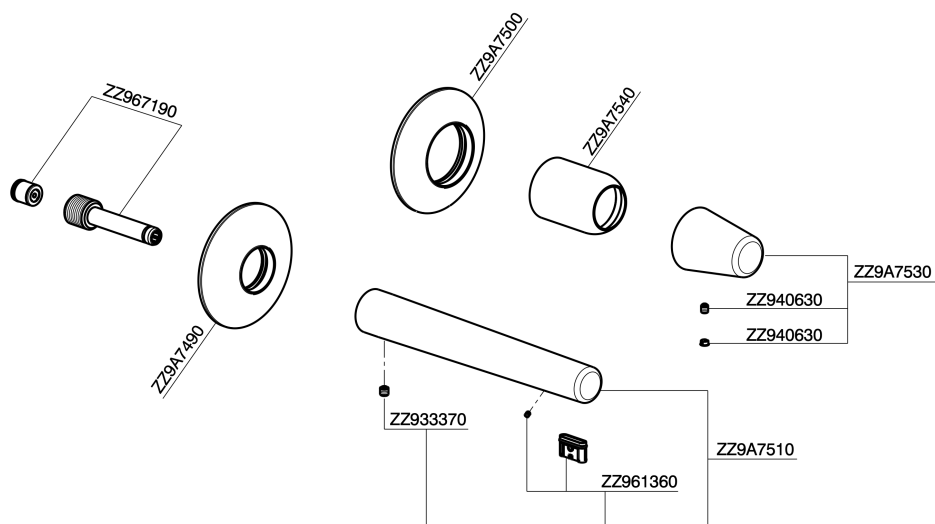

Exposed part for single lever washbasin valve VITA_VI005510

MODEL **VI005510**

Exposed part for single lever washbasin valve, without concealed part, spout L.200 mm, for item Easy-Box ZA002450-ZA025510

AVAILABLE FINISHINGS

-  **21** 21 Chrome
-  **2Q** 2Q Black Titanium
-  **40** 40 Matt Black
-  **4Q** 4Q Matt White

CHARACTERISTICS

Installation **Concealed**
 Required concealed parts **ZA002450**

Exposed part for single lever washbasin valve VITA_VI005510

VI005510

<https://en.cisal.it/exposed-part-for-single-lever-washbasin-valve-vita-vi005510>

2026-04-04