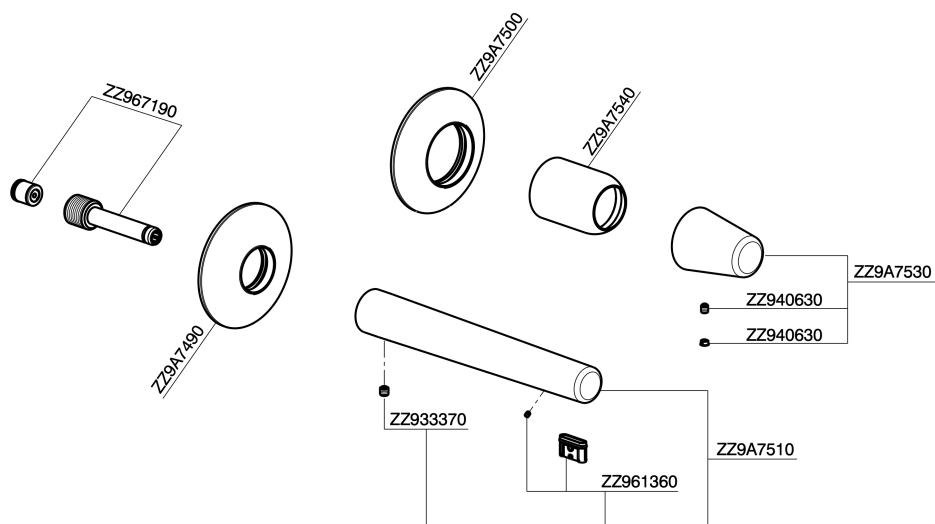

Exposed part for single lever washbasin valve VITA_VI005510

VI005510

<https://en.cisal.it/exposed-part-for-single-lever-washbasin-valve-vita-vi005510>

2026-05-15