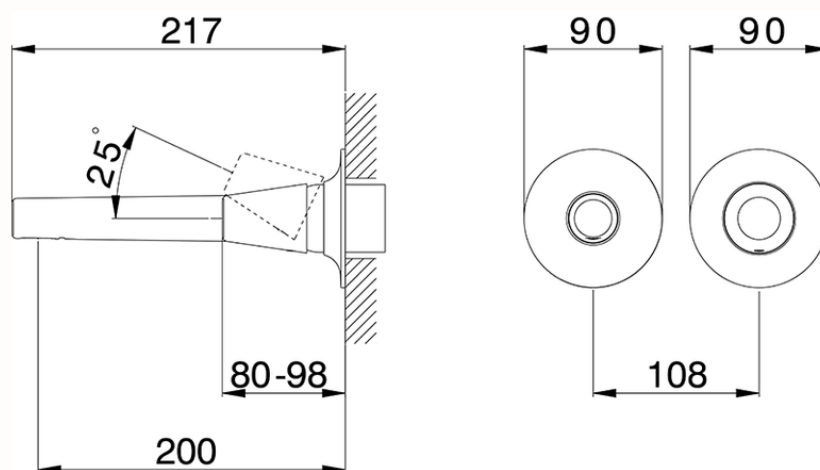

Exposed part for single lever washbasin valve VITA_VI005510

VI005510

<https://en.cisal.it/exposed-part-for-single-lever-washbasin-valve-vita-vi005510>

2026-06-04