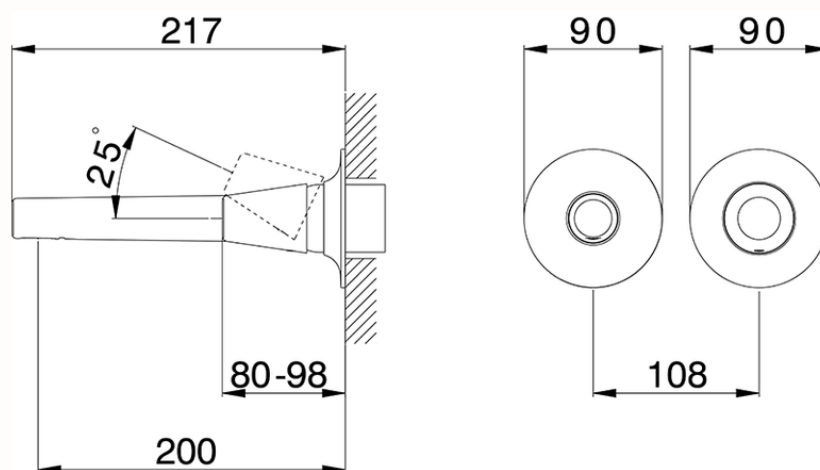

Exposed part for single lever washbasin valve VITA_VI005510

VI005510

<https://en.cisal.it/exposed-part-for-single-lever-washbasin-valve-vita-vi005510>

2026-04-04