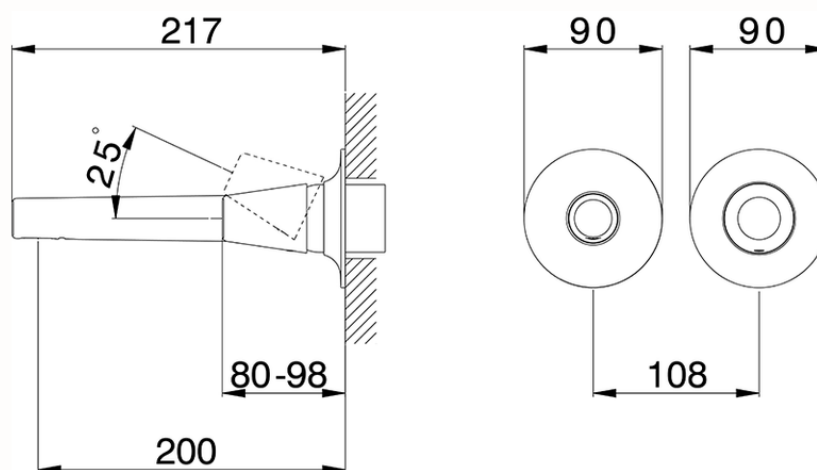

Exposed part for single lever washbasin valve VITA_VI005510

VI005510

<https://en.cisal.it/exposed-part-for-single-lever-washbasin-valve-vita-vi005510>

2026-06-25