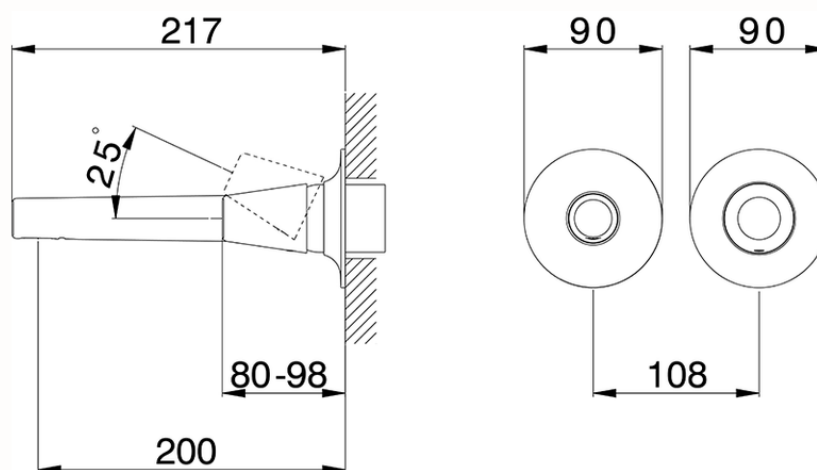

**Exposed part for single lever washbasin valve VITA\_VI005510**

VI005510

<https://en.cisal.it/exposed-part-for-single-lever-washbasin-valve-vita-vi005510>

2026-04-25