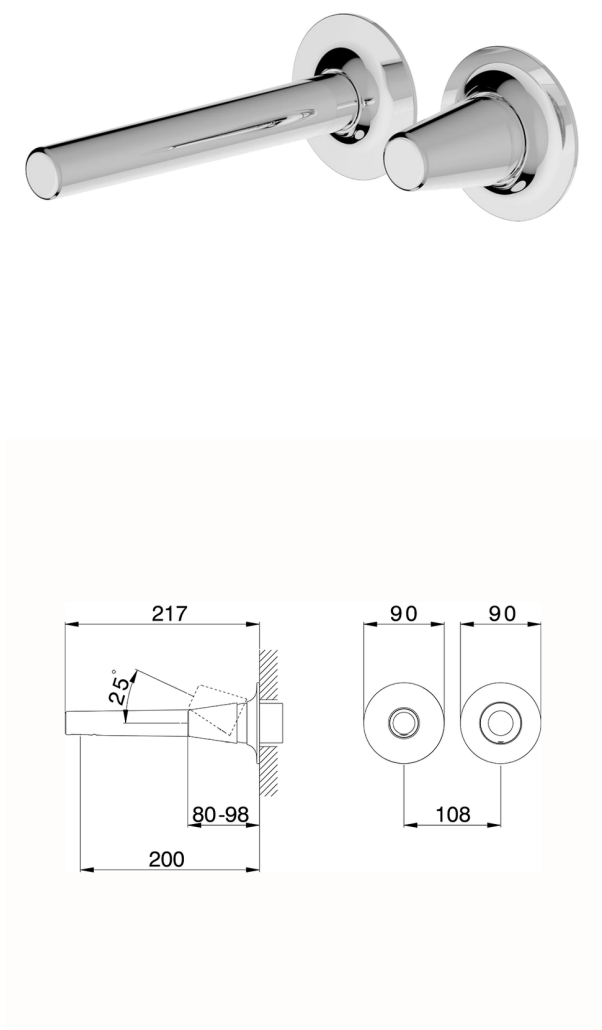

## Exposed part for single lever washbasin valve VITA\_VI005510

MODEL **VI005510**

Exposed part for single lever washbasin valve, without concealed part, spout L.200 mm, for item Easy-Box ZA002450-ZA025510

## Exposed part for single lever washbasin valve VITA\_VI005510

VI005510

<https://en.cisal.it/exposed-part-for-single-lever-washbasin-valve-vita-vi005510>

2026-05-15