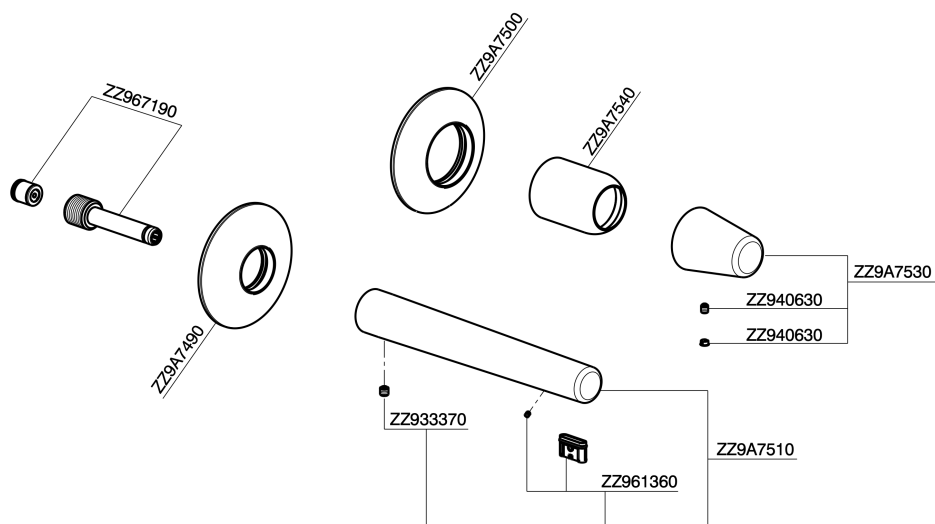

## Exposed part for single lever washbasin valve VITA\_VI005510

MODEL **VI005510**

Exposed part for single lever washbasin valve, without concealed part, spout L.200 mm, for item Easy-Box ZA002450-ZA025510

### CHARACTERISTICS

Installation **Concealed**  
 Required concealed parts **ZA002450**

## Exposed part for single lever washbasin valve VITA\_VI005510

VI005510

<https://en.cisal.it/exposed-part-for-single-lever-washbasin-valve-vita-vi005510>

2026-05-15