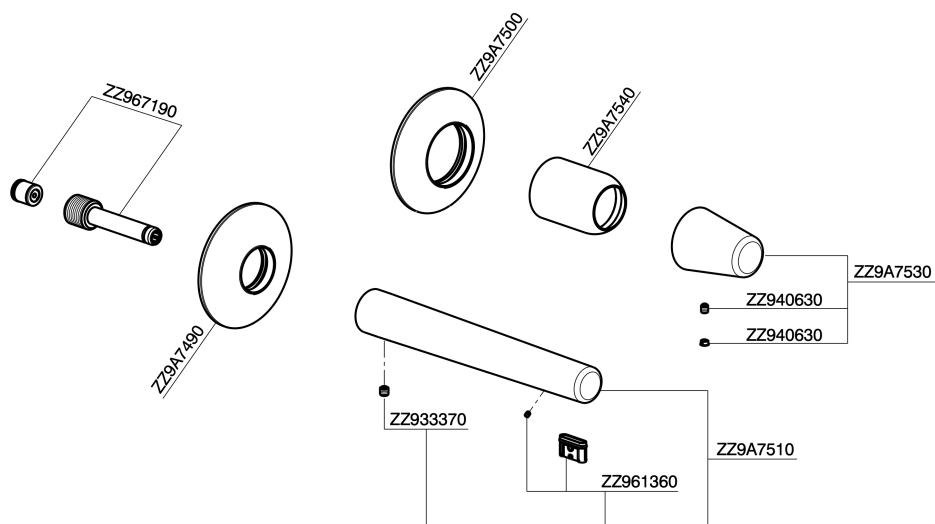

Exposed part for single lever washbasin valve VITA_VI005510

VI005510

<https://en.cisal.it/exposed-part-for-single-lever-washbasin-valve-vita-vi005510>

2026-06-05