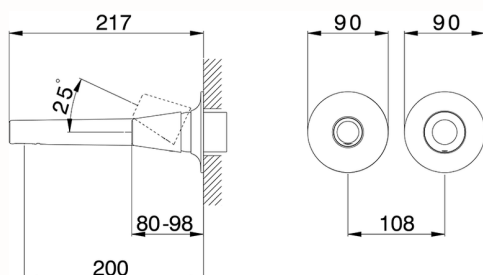

## Exposed part for single lever washbasin valve VITA\_VI005510

MODEL **VI005510**

Exposed part for single lever washbasin valve, without concealed part, spout L.200 mm, for item Easy-Box ZA002450-ZA025510

## Exposed part for single lever washbasin valve VITA\_VI005510

VI005510

<https://en.cisal.it/exposed-part-for-single-lever-washbasin-valve-vita-vi005510>

2026-04-04