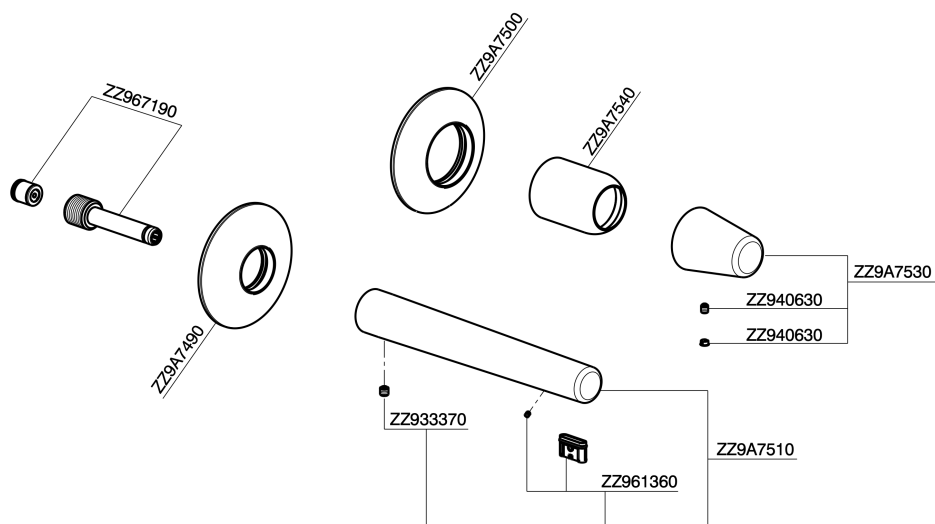

Exposed part for single lever washbasin valve VITA_VI005510

MODEL **VI005510**

Exposed part for single lever washbasin valve, without concealed part, spout L.200 mm, for item Easy-Box ZA002450-ZA025510

AVAILABLE FINISHINGS

-  **21** 21 Chrome
-  **2Q** 2Q Black Titanium
-  **40** 40 Matt Black
-  **4Q** 4Q Matt White

CHARACTERISTICS

Installation **Concealed**
 Required concealed parts **ZA002450**

Exposed part for single lever washbasin valve VITA_VI005510

VI005510

<https://en.cisal.it/exposed-part-for-single-lever-washbasin-valve-vita-vi005510>

2026-06-05