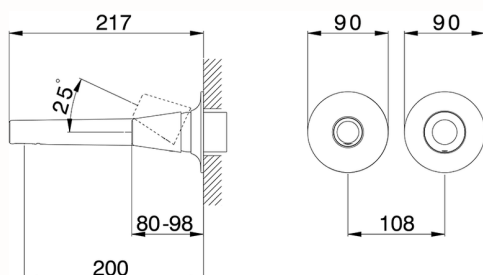

Exposed part for single lever washbasin valve VITA_VI005510

MODEL **VI005510**

Exposed part for single lever washbasin valve, without concealed part, spout L.200 mm, for item Easy-Box ZA002450-ZA025510

AVAILABLE FINISHINGS

-  **21** 21 Chrome
-  **2Q** 2Q Black Titanium
-  **40** 40 Matt Black
-  **4Q** 4Q Matt White

CHARACTERISTICS

Installation **Concealed**
 Required concealed parts **ZA002450**

Exposed part for single lever washbasin valve VITA_VI005510

VI005510

<https://en.cisal.it/exposed-part-for-single-lever-washbasin-valve-vita-vi005510>

2026-06-05