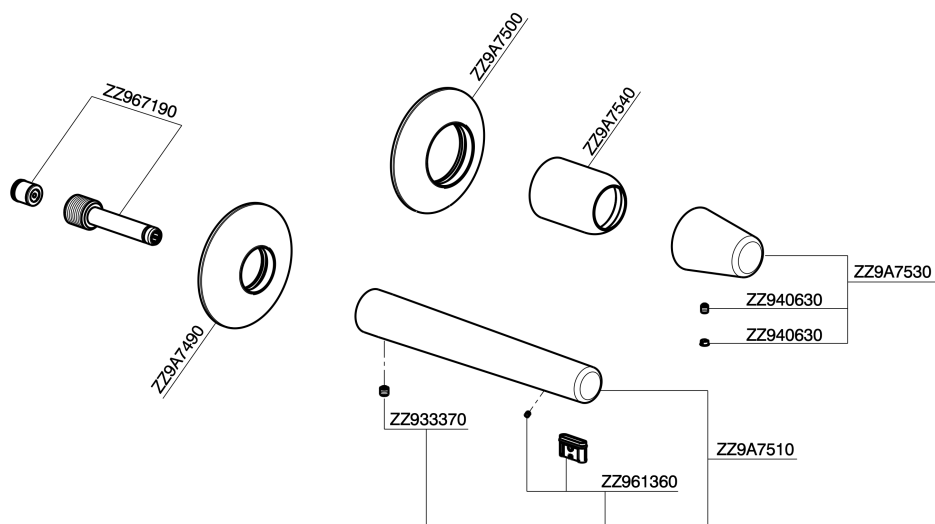

## Exposed part for single lever washbasin valve VITA\_VI005510

MODEL **VI005510**

Exposed part for single lever washbasin valve, without concealed part, spout L.200 mm, for item Easy-Box ZA002450-ZA025510

### CHARACTERISTICS

Installation **Concealed**  
 Required concealed parts **ZA002450**

## Exposed part for single lever washbasin valve VITA\_VI005510

VI005510

<https://en.cisal.it/exposed-part-for-single-lever-washbasin-valve-vita-vi005510>

2026-04-04