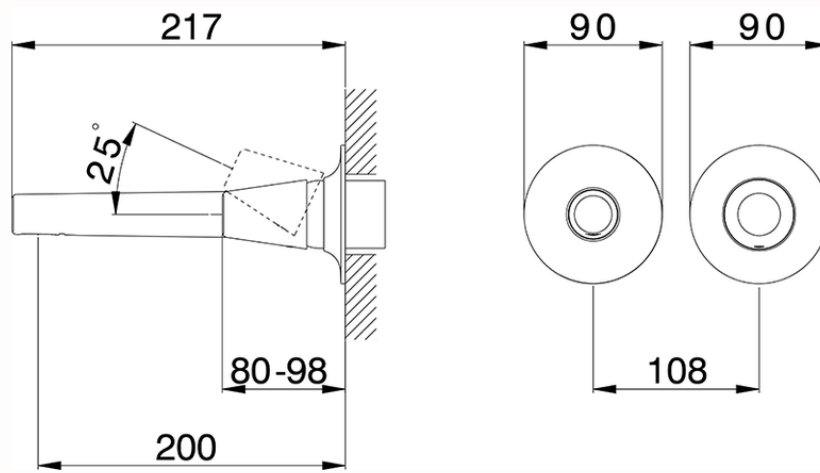

## Exposed part for single lever washbasin valve VITA\_VI005510

VI005510

<https://en.cisal.it/exposed-part-for-single-lever-washbasin-valve-vita-vi005510>

2026-06-24