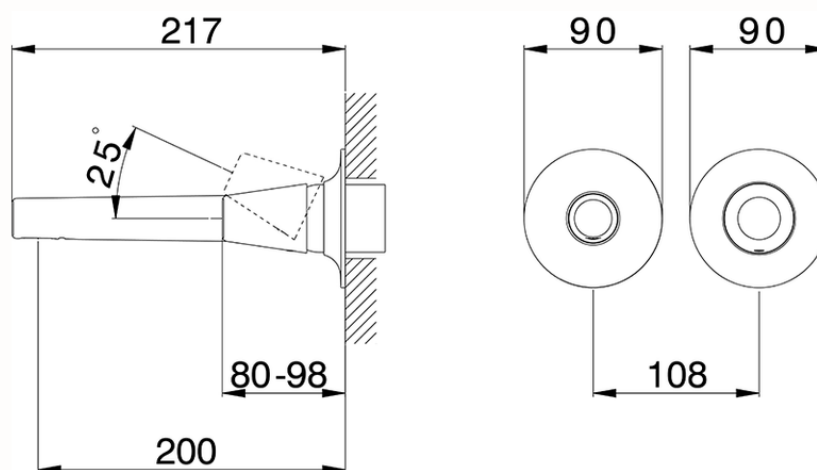

Exposed part for single lever washbasin valve VITA_VI005510

VI005510

<https://en.cisal.it/exposed-part-for-single-lever-washbasin-valve-vita-vi005510>

2026-04-24