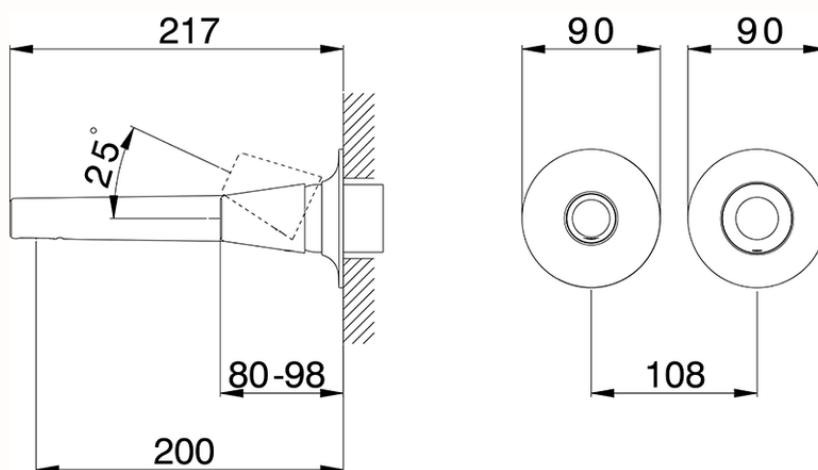

**Exposed part for single lever washbasin valve VITA\_VI005510**

VI005510

<https://en.cisal.it/exposed-part-for-single-lever-washbasin-valve-vita-vi005510>

2026-05-15