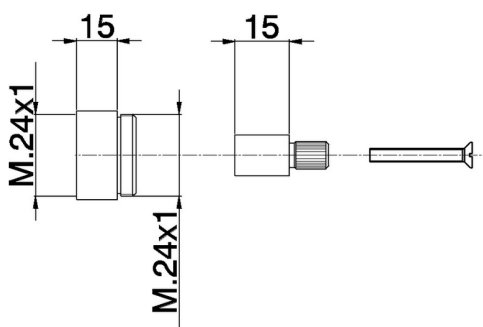

Extension +15 mm COMPONENTS_ZA000460

MODEL **ZA000460**

Extension 15 mm, for G.3/4" concealed valves, series PU-LS-BA-BQ

AVAILABLE FINISHINGS

 **04** 04 Without finishing

CHARACTERISTICS

2024-12-22