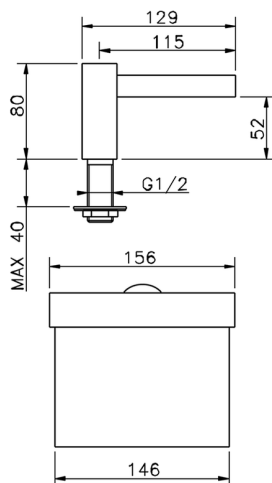

Spout COMPONENTS_ZA002620

MODEL **ZA002620**

Spout,cascade spray,1/2" M connection

AVAILABLE FINISHINGS

-  **21** 21 Chrome
-  **2B** 2B Polished Nickel
-  **2F** 2F Brushed Nickel
-  **2Q** 2Q Black Titanium
-  **40** 40 Matt Black
-  **4Q** 4Q Matt White