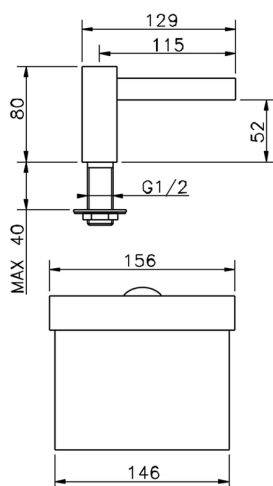

Spout COMPONENTS_ZA002620

MODEL **ZA002620**

Spout, cascade spray, 1/2" M connection

AVAILABLE FINISHINGS

- **21** 21 Chrome
- **2B** 2B Polished Nickel
- **2F** 2F Brushed Nickel
- **2Q** 2Q Black Titanium
- **40** 40 Matt Black
- **4Q** 4Q Matt White

CHARACTERISTICS

2024-12-22