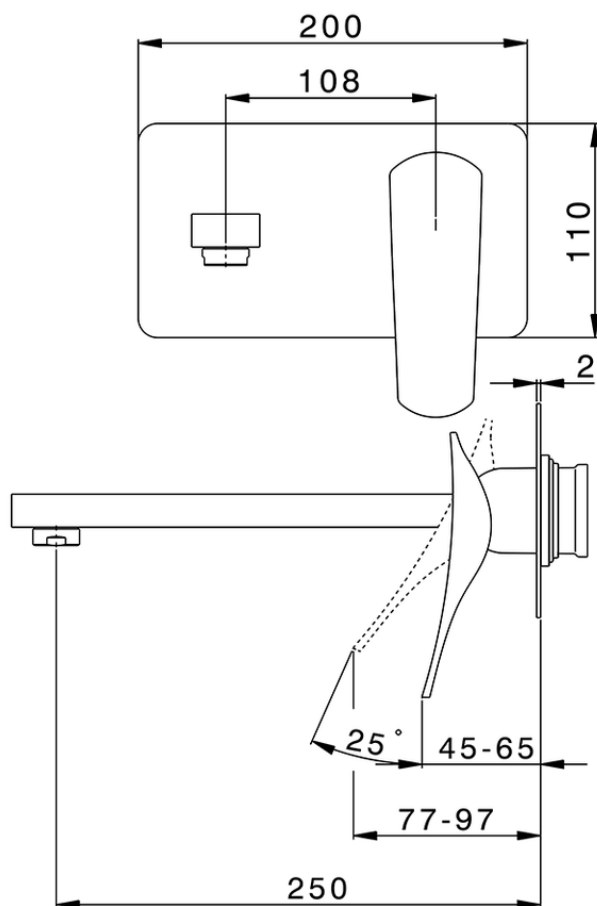

## Exposed part for single lever washbasin valve ROADSTER ACCENT\_RA005513

RA005513

<https://en.cisal.it/exposed-part-for-single-lever-washbasin-valve-roadster-accent-ra005513>

2026-04-06