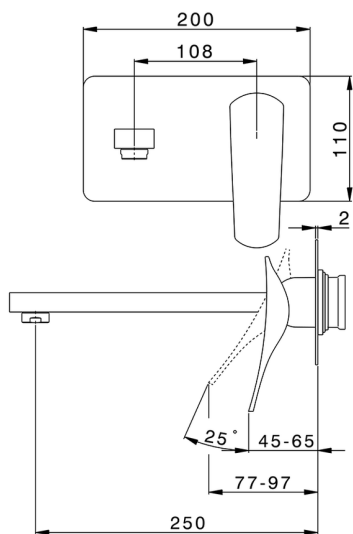

Exposed part for single lever washbasin valve ROADSTER ACCENT_RA005513

MODEL **RA005513**

Exposed part for single lever washbasin valve, without concealed part, spout L.250 mm, for item Easy-Box ZA002450-ZA025510