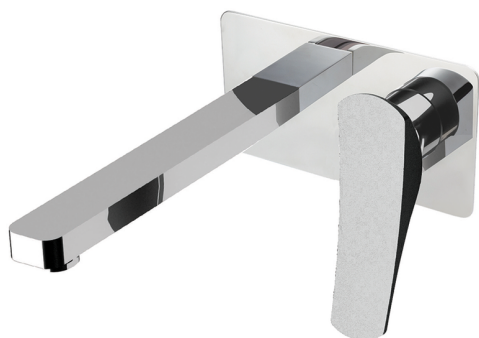

Exposed part for single lever washbasin valve ROADSTER ACCENT_RA005513

MODEL **RA005513**

Exposed part for single lever washbasin valve, without concealed part, spout L.250 mm, for item Easy-Box ZA002450-ZA025510

AVAILABLE FINISHINGS

-  **21** 21 Chrome
-  **2B** 2B Polished Nickel
-  **2F** 2F Brushed Nickel
-  **2Q** 2Q Black Titanium
-  **40** 40 Matt Black
-  **4Q** 4Q Matt White

CHARACTERISTICS

Installation **Concealed**