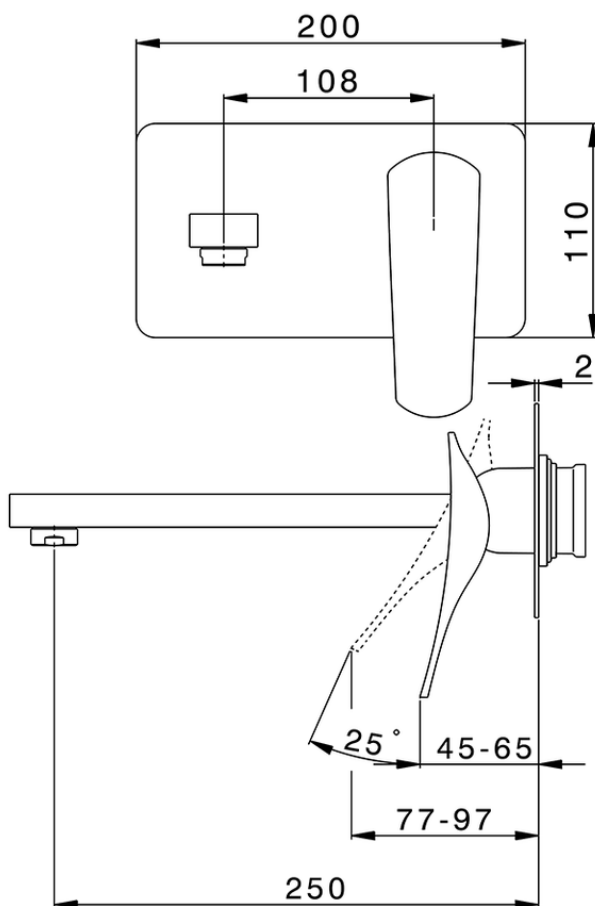

Exposed part for single lever washbasin valve ROADSTER ACCENT_RA005513

RA005513

<https://en.cisal.it/exposed-part-for-single-lever-washbasin-valve-roadster-accent-ra005513>

2026-04-05