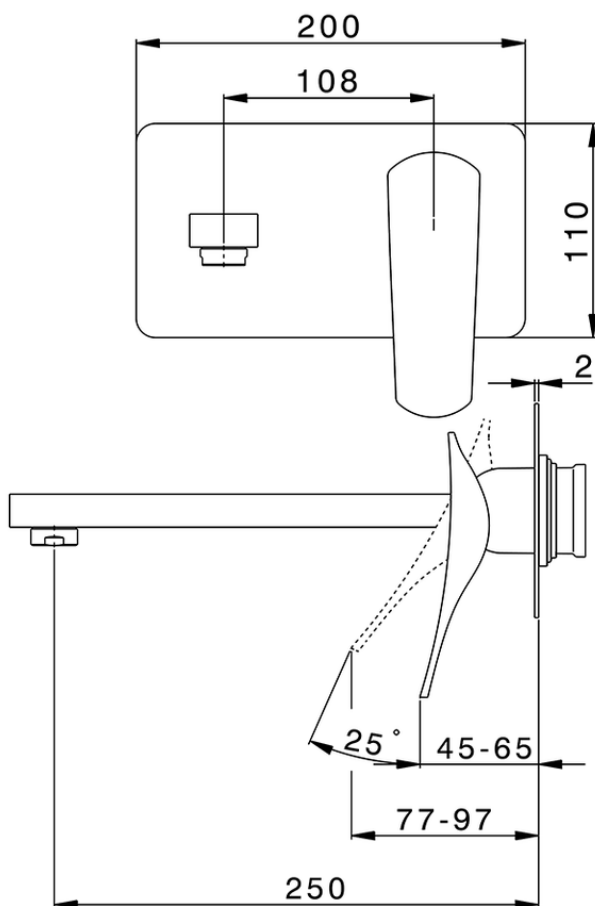

## Exposed part for single lever washbasin valve ROADSTER ACCENT\_RA005513

RA005513

<https://en.cisal.it/exposed-part-for-single-lever-washbasin-valve-roadster-accent-ra005513>

2026-05-19