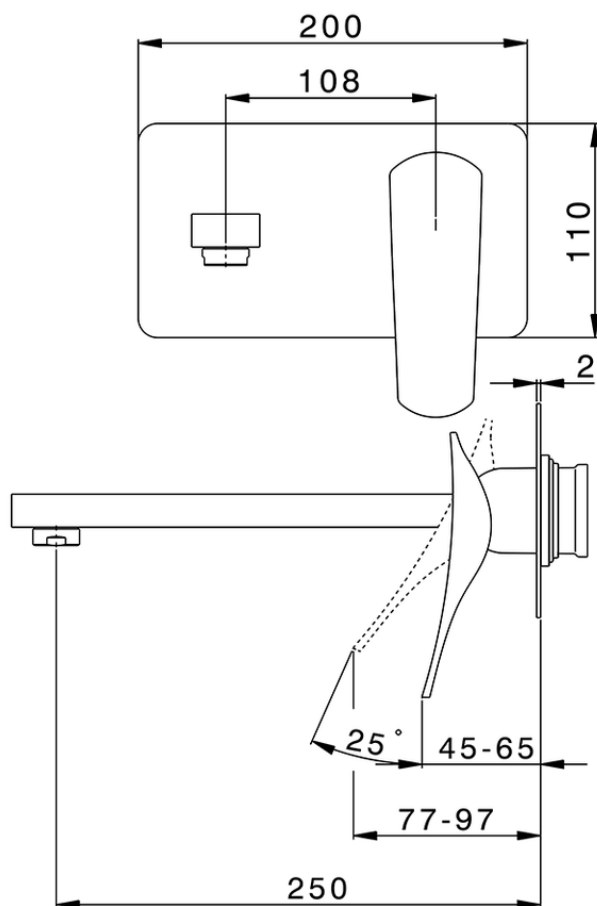

## Exposed part for single lever washbasin valve ROADSTER ACCENT\_RA005513

RA005513

<https://en.cisal.it/exposed-part-for-single-lever-washbasin-valve-roadster-accent-ra005513>

2026-06-13