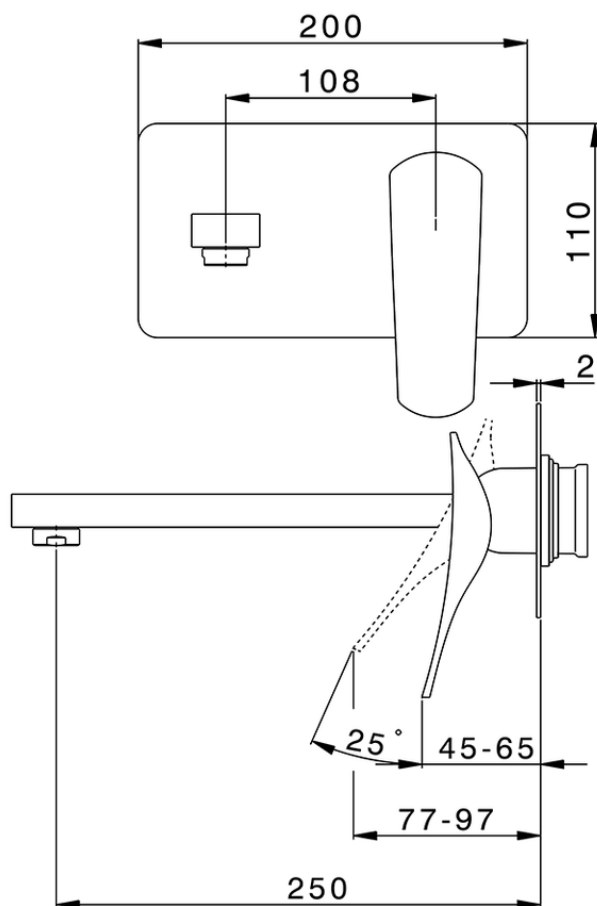

Exposed part for single lever washbasin valve ROADSTER ACCENT_RA005513

RA005513

<https://en.cisal.it/exposed-part-for-single-lever-washbasin-valve-roadster-accent-ra005513>

2026-04-28