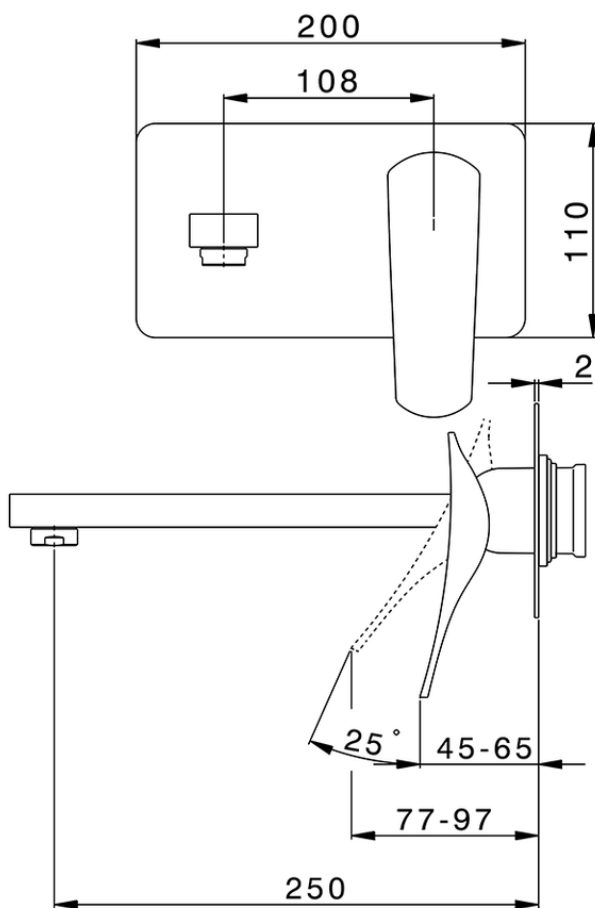

## Exposed part for single lever washbasin valve ROADSTER ACCENT\_RA005513

RA005513

<https://en.cisal.it/exposed-part-for-single-lever-washbasin-valve-roadster-accent-ra005513>

2026-06-14