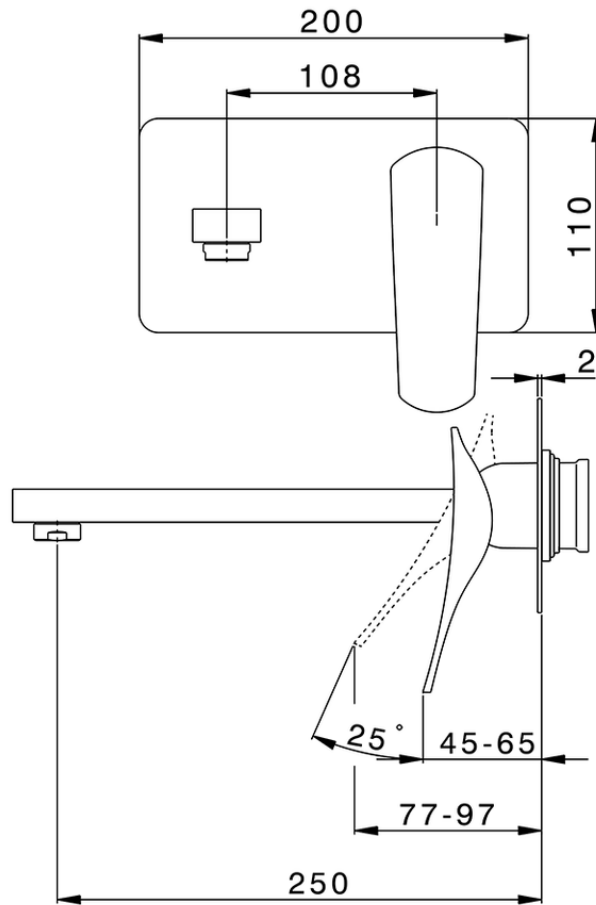

Exposed part for single lever washbasin valve ROADSTER ACCENT_RA005513

RA005513

<https://en.cisal.it/exposed-part-for-single-lever-washbasin-valve-roadster-accent-ra005513>

2026-06-13