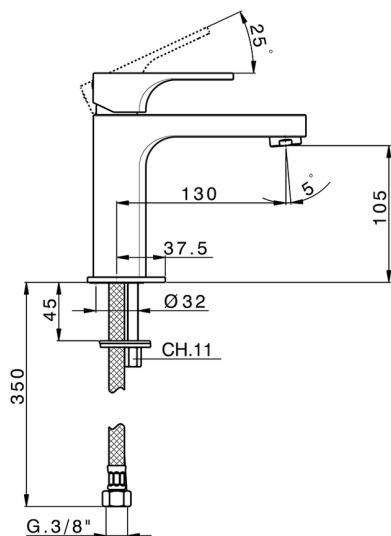

## Single lever 'large' washbasin mixer CUBIC\_CU000500

MODEL **CU000500**

Single lever 'large' washbasin mixer, without waste, G.3/8" stainless steel flexible hoses

### CHARACTERISTICS

Cartridge Spare Parts **ZZ94240000**

**25 mm Cartridge**

2024-12-22