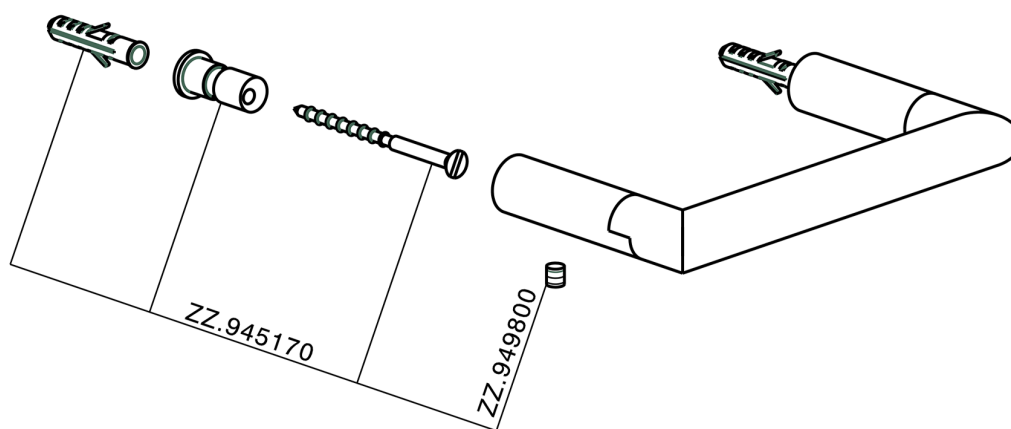

Toilet paper holder BATHROOM ACCESSORIES_SY090400

MODEL **SY090400**

Toilet paper holder

AVAILABLE FINISHINGS

- 
21 21 Chrome
- 
2B 2B Polished Nickel
- 
2F 2F Brushed Nickel
- 
2P 2P Rose Gold
- 
2Q 2Q Black Titanium
- 
40 40 Matt Black
- 
4Q 4Q Matt White

CHARACTERISTICS

Toilet paper holder BATHROOM ACCESSORIES_SY090400

SY090400

<https://en.cisal.it/toilet-paper-holder-bathroom-accessories-sy090400>

2026-04-26