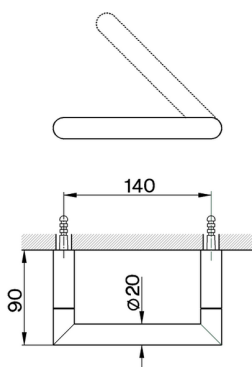

Toilet paper holder BATHROOM ACCESSORIES_SY090400

MODEL **SY090400**

Toilet paper holder

AVAILABLE FINISHINGS

21 21 Chrome

2B 2B Polished Nickel

2F 2F Brushed Nickel

2P 2P Rose Gold

2Q 2Q Black Titanium

40 40 Matt Black

4Q 4Q Matt White

CHARACTERISTICS

Toilet paper holder BATHROOM ACCESSORIES_SY090400

SY090400

<https://en.cisal.it/toilet-paper-holder-bathroom-accessories-sy090400>

2026-05-17