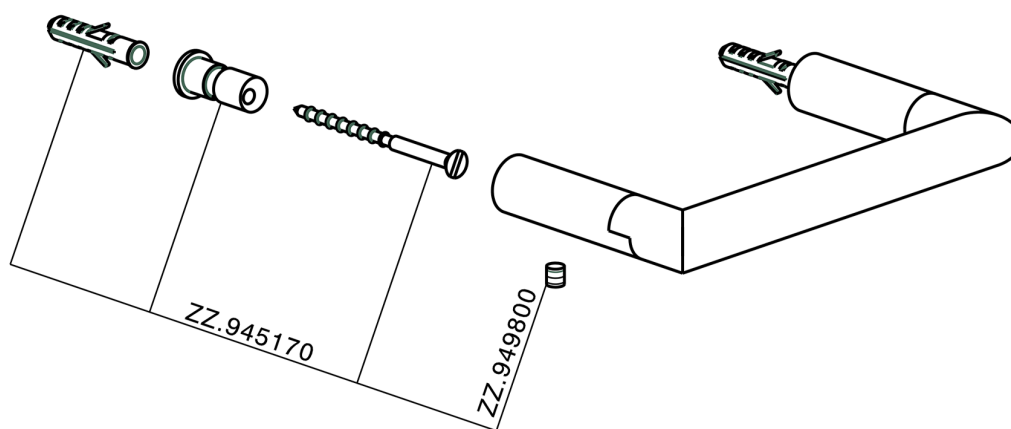

Toilet paper holder BATHROOM ACCESSORIES_SY090400

MODEL **SY090400**

Toilet paper holder

AVAILABLE FINISHINGS

21 21 Chrome

2B 2B Polished Nickel

2F 2F Brushed Nickel

2P 2P Rose Gold

2Q 2Q Black Titanium

40 40 Matt Black

4Q 4Q Matt White

CHARACTERISTICS

Toilet paper holder BATHROOM ACCESSORIES_SY090400

SY090400

<https://en.cisal.it/toilet-paper-holder-bathroom-accessories-sy090400>

2026-05-17