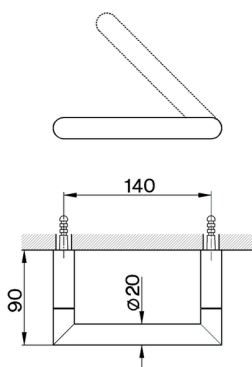

Toilet paper holder BATHROOM ACCESSORIES_SY090400

MODEL **SY090400**

Toilet paper holder

AVAILABLE FINISHINGS

- 
21 21 Chrome
- 
2B 2B Polished Nickel
- 
2F 2F Brushed Nickel
- 
2P 2P Rose Gold
- 
2Q 2Q Black Titanium
- 
40 40 Matt Black
- 
4Q 4Q Matt White