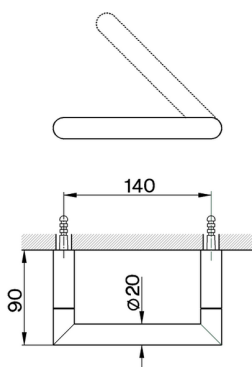

Toilet paper holder BATHROOM ACCESSORIES_SY090400

MODEL **SY090400**

Toilet paper holder

AVAILABLE FINISHINGS

21 21 Chrome

2B 2B Polished Nickel

2F 2F Brushed Nickel

2P 2P Rose Gold

2Q 2Q Black Titanium

40 40 Matt Black

4Q 4Q Matt White

CHARACTERISTICS

Toilet paper holder BATHROOM ACCESSORIES_SY090400

SY090400

<https://en.cisal.it/toilet-paper-holder-bathroom-accessories-sy090400>

2026-06-14