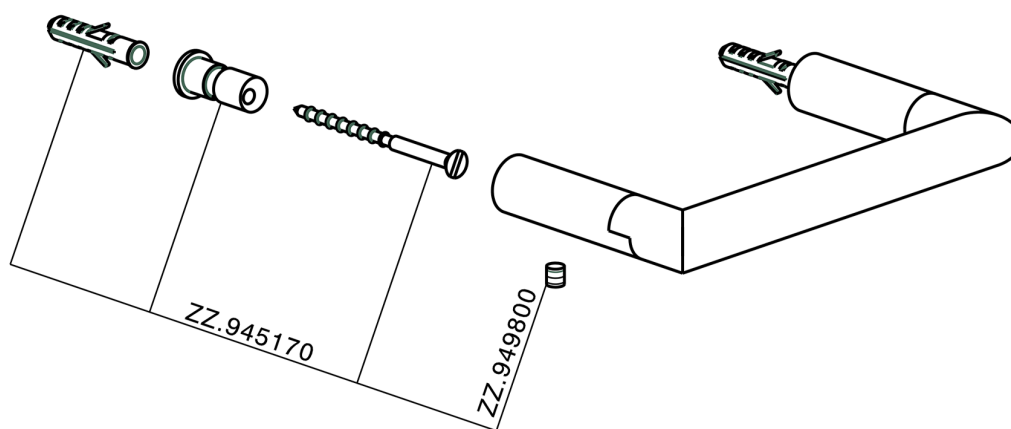

Toilet paper holder BATHROOM ACCESSORIES_SY090400

MODEL **SY090400**

Toilet paper holder

AVAILABLE FINISHINGS

21 21 Chrome

2B 2B Polished Nickel

2F 2F Brushed Nickel

2P 2P Rose Gold

2Q 2Q Black Titanium

40 40 Matt Black

4Q 4Q Matt White

CHARACTERISTICS

Toilet paper holder BATHROOM ACCESSORIES_SY090400

SY090400

<https://en.cisal.it/toilet-paper-holder-bathroom-accessories-sy090400>

2026-06-14