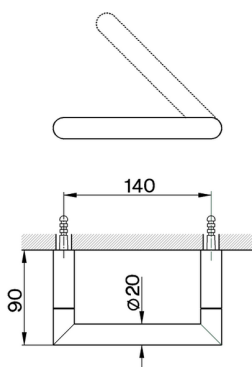

Toilet paper holder BATHROOM ACCESSORIES_SY090400

MODEL **SY090400**

Toilet paper holder

AVAILABLE FINISHINGS

21 21 Chrome

2B 2B Polished Nickel

2F 2F Brushed Nickel

2P 2P Rose Gold

2Q 2Q Black Titanium

40 40 Matt Black

4Q 4Q Matt White

CHARACTERISTICS

Toilet paper holder BATHROOM ACCESSORIES_SY090400

SY090400

<https://en.cisal.it/toilet-paper-holder-bathroom-accessories-sy090400>

2026-06-06