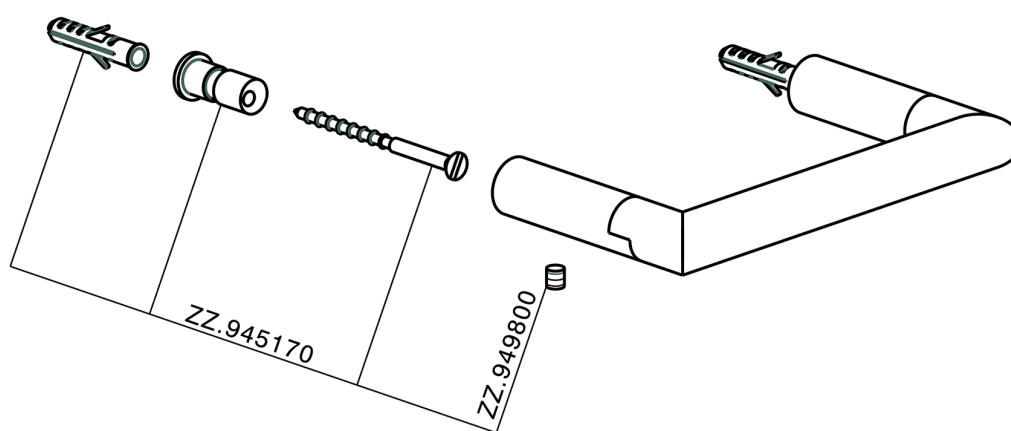

Toilet paper holder BATHROOM ACCESSORIES_SY090400

MODEL **SY090400**

Toilet paper holder

AVAILABLE FINISHINGS

21 21 Chrome

2B 2B Polished Nickel

2F 2F Brushed Nickel

2P 2P Rose Gold

2Q 2Q Black Titanium

40 40 Matt Black

4Q 4Q Matt White

CHARACTERISTICS

Toilet paper holder BATHROOM ACCESSORIES_SY090400

SY090400

<https://en.cisal.it/toilet-paper-holder-bathroom-accessories-sy090400>

2026-06-06