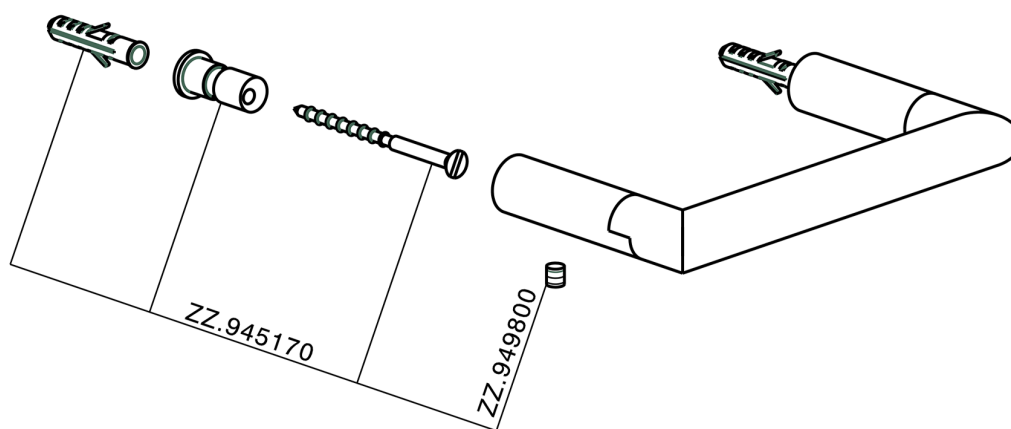

Toilet paper holder BATHROOM ACCESSORIES_SY090400

SY090400

<https://en.cisal.it/toilet-paper-holder-bathroom-accessories-sy090400>

2026-06-26