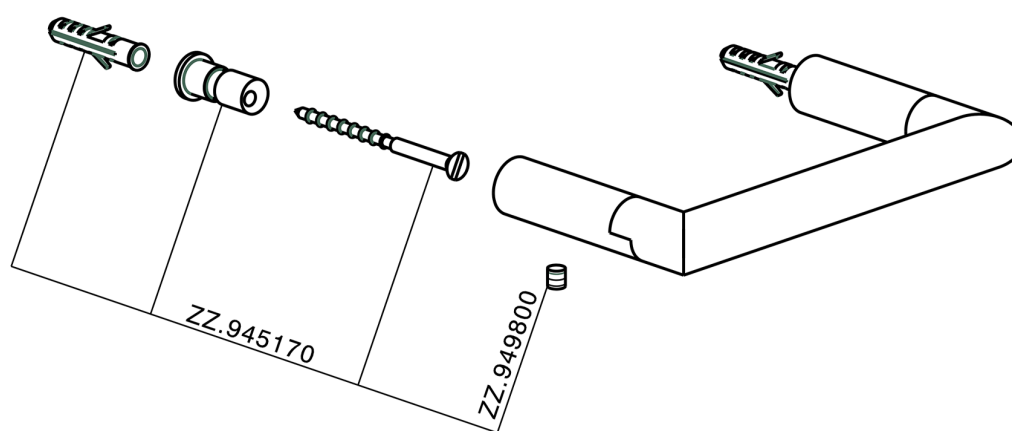

Toilet paper holder BATHROOM ACCESSORIES_SY090400

SY090400

<https://en.cisal.it/toilet-paper-holder-bathroom-accessories-sy090400>

2026-04-26