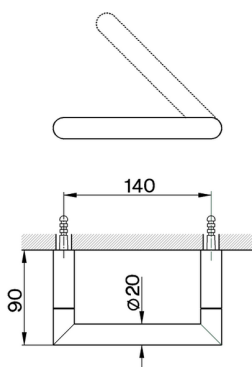

21 21 Chrome

2B 2B Polished Nickel

2F 2F Brushed Nickel

2P 2P Rose Gold

2Q 2Q Black Titanium

40 40 Matt Black

4Q 4Q Matt White