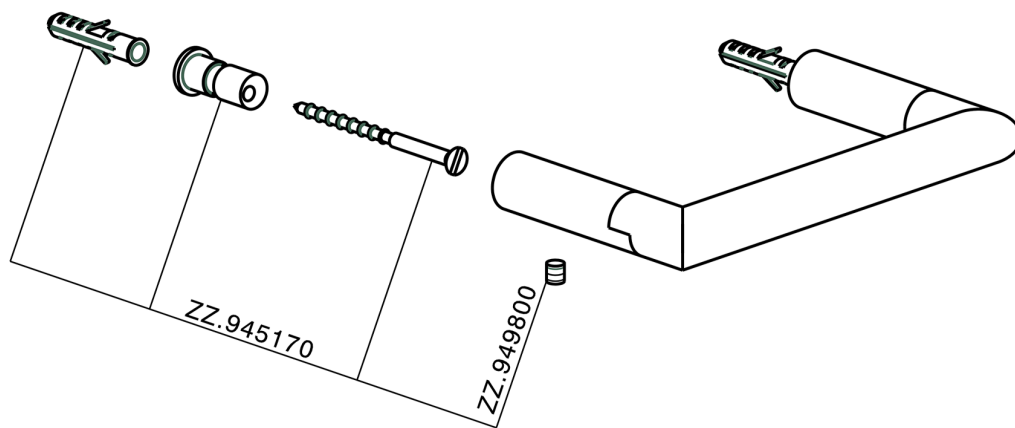

Toilet paper holder BATHROOM ACCESSORIES_SY090400

SY090400

<https://en.cisal.it/toilet-paper-holder-bathroom-accessories-sy090400>

2026-05-17