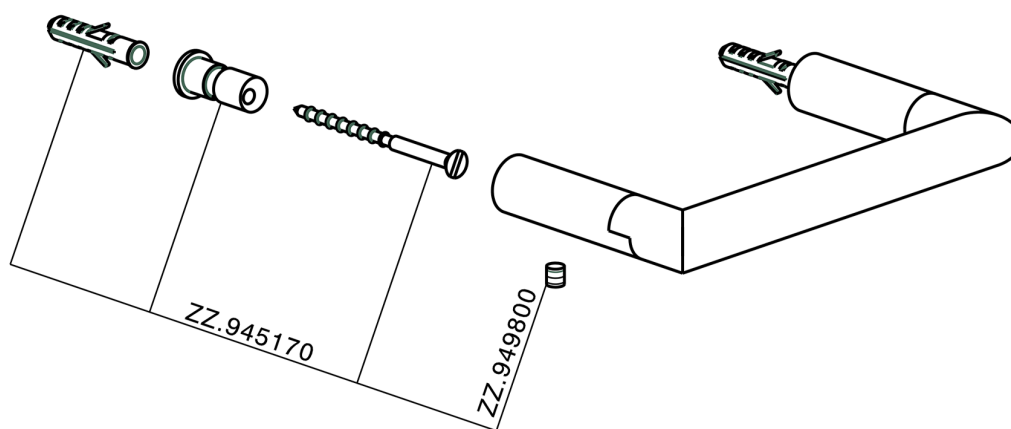

Toilet paper holder BATHROOM ACCESSORIES_SY090400

MODEL **SY090400**

Toilet paper holder

AVAILABLE FINISHINGS

21 21 Chrome

2B 2B Polished Nickel

2F 2F Brushed Nickel

2P 2P Rose Gold

2Q 2Q Black Titanium

40 40 Matt Black

4Q 4Q Matt White

CHARACTERISTICS

Toilet paper holder BATHROOM ACCESSORIES_SY090400

SY090400

<https://en.cisal.it/toilet-paper-holder-bathroom-accessories-sy090400>

2026-06-10