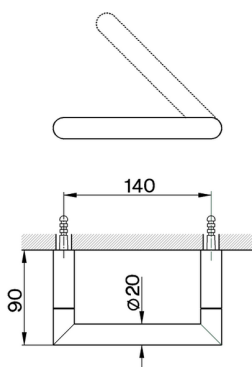

Toilet paper holder BATHROOM ACCESSORIES_SY090400

MODEL **SY090400**

Toilet paper holder

AVAILABLE FINISHINGS

21 21 Chrome

2B 2B Polished Nickel

2F 2F Brushed Nickel

2P 2P Rose Gold

2Q 2Q Black Titanium

40 40 Matt Black

4Q 4Q Matt White

CHARACTERISTICS

Toilet paper holder BATHROOM ACCESSORIES_SY090400

SY090400

<https://en.cisal.it/toilet-paper-holder-bathroom-accessories-sy090400>

2026-06-10