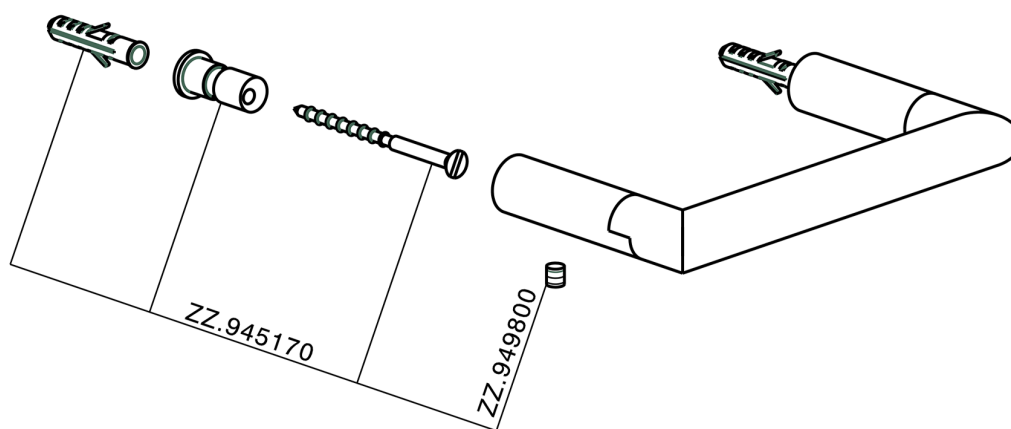

Toilet paper holder BATHROOM ACCESSORIES_SY090400

MODEL **SY090400**

Toilet paper holder

AVAILABLE FINISHINGS

21 21 Chrome

2B 2B Polished Nickel

2F 2F Brushed Nickel

2P 2P Rose Gold

2Q 2Q Black Titanium

40 40 Matt Black

4Q 4Q Matt White

CHARACTERISTICS

Toilet paper holder BATHROOM ACCESSORIES_SY090400

SY090400

<https://en.cisal.it/toilet-paper-holder-bathroom-accessories-sy090400>

2026-04-06