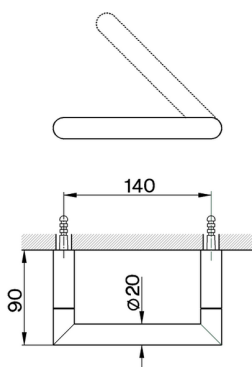

Toilet paper holder BATHROOM ACCESSORIES_SY090400

MODEL **SY090400**

Toilet paper holder

AVAILABLE FINISHINGS

21 21 Chrome

2B 2B Polished Nickel

2F 2F Brushed Nickel

2P 2P Rose Gold

2Q 2Q Black Titanium

40 40 Matt Black

4Q 4Q Matt White

CHARACTERISTICS

Toilet paper holder BATHROOM ACCESSORIES_SY090400

SY090400

<https://en.cisal.it/toilet-paper-holder-bathroom-accessories-sy090400>

2026-04-06