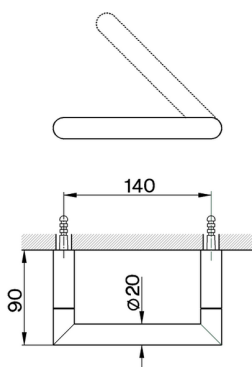

Toilet paper holder BATHROOM ACCESSORIES_SY090400

MODEL **SY090400**

Toilet paper holder

AVAILABLE FINISHINGS

21 21 Chrome

2B 2B Polished Nickel

2F 2F Brushed Nickel

2P 2P Rose Gold

2Q 2Q Black Titanium

40 40 Matt Black

4Q 4Q Matt White

CHARACTERISTICS

Toilet paper holder BATHROOM ACCESSORIES_SY090400

SY090400

<https://en.cisal.it/toilet-paper-holder-bathroom-accessories-sy090400>

2026-06-13