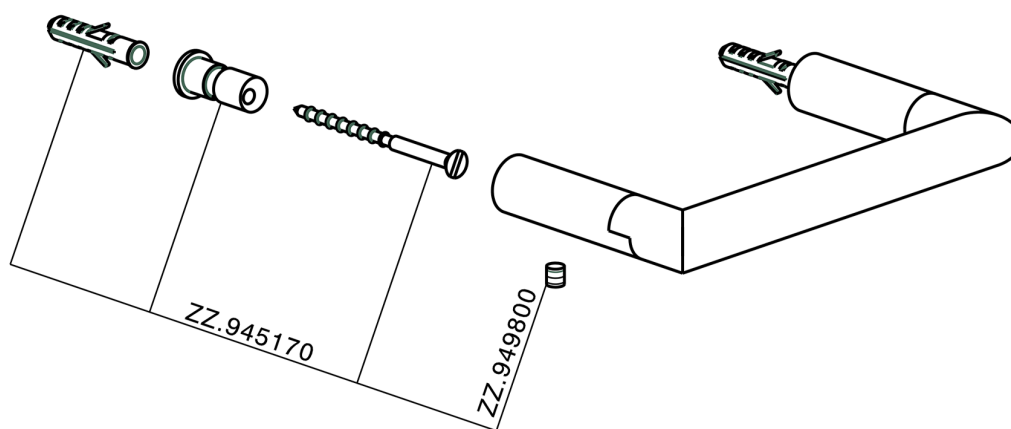

Toilet paper holder BATHROOM ACCESSORIES_SY090400

MODEL **SY090400**

Toilet paper holder

AVAILABLE FINISHINGS

21 21 Chrome

2B 2B Polished Nickel

2F 2F Brushed Nickel

2P 2P Rose Gold

2Q 2Q Black Titanium

40 40 Matt Black

4Q 4Q Matt White

CHARACTERISTICS

Toilet paper holder BATHROOM ACCESSORIES_SY090400

SY090400

<https://en.cisal.it/toilet-paper-holder-bathroom-accessories-sy090400>

2026-06-13