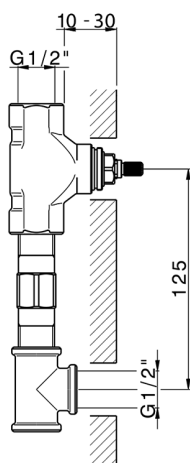

## Exposed part for concealed washbasin mixer GRACE\_GS013510

MODEL **GS013510**

Exposed part for concealed washbasin mixer, without concealed part, for item ZA033511

## Concealed washbasin mixer CONCEALED\_ZA033511

MODEL **ZA033511**

Concealed washbasin mixer, right headvalve - left headvalve

AVAILABLE FINISHINGS

 **04** 04 Without finishing

CHARACTERISTICS

Concealed **1**