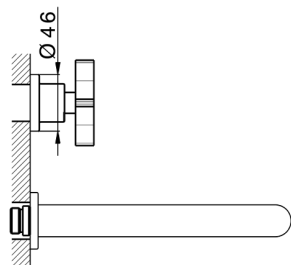

## Exposed part for concealed washbasin mixer GRACE\_GS013510

MODEL **GS013510**

Exposed part for concealed washbasin mixer, without concealed part, for item ZA033511

## Concealed washbasin mixer CONCEALED\_ZA033511

MODEL **ZA033511**

Concealed washbasin mixer, right headvalve - left headvalve

AVAILABLE FINISHINGS

 **04** 04 Without finishing

CHARACTERISTICS

Concealed **1**