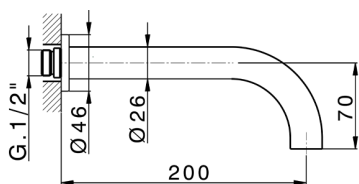

Exposed part for concealed washbasin mixer GRACE_GS013510

MODEL **GS013510**

Exposed part for concealed washbasin mixer, without concealed part, for item ZA033511

AVAILABLE FINISHINGS

- **21** 21 Chrome
- **2F** 2F Brushed Nickel
- **2W** 2W Brushed Gold
- **5H** 5H Dark Brass Brushed
- **5L** 5L Brushed Black Titanium
- **6T** 6T Chrome/Matt Black

CHARACTERISTICS

Installation **Concealed**

Required concealed parts **ZA033511**