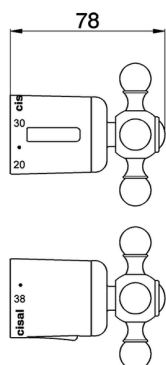

Handle 'AC' SPARE PARTS_ZZ946050

MODEL **ZZ946050**

Handle 'AC', temperature adjustment

AVAILABLE FINISHINGS

-  **21** 21 Chrome
-  **27** 27 Old Bronze

CHARACTERISTICS

2024-12-22