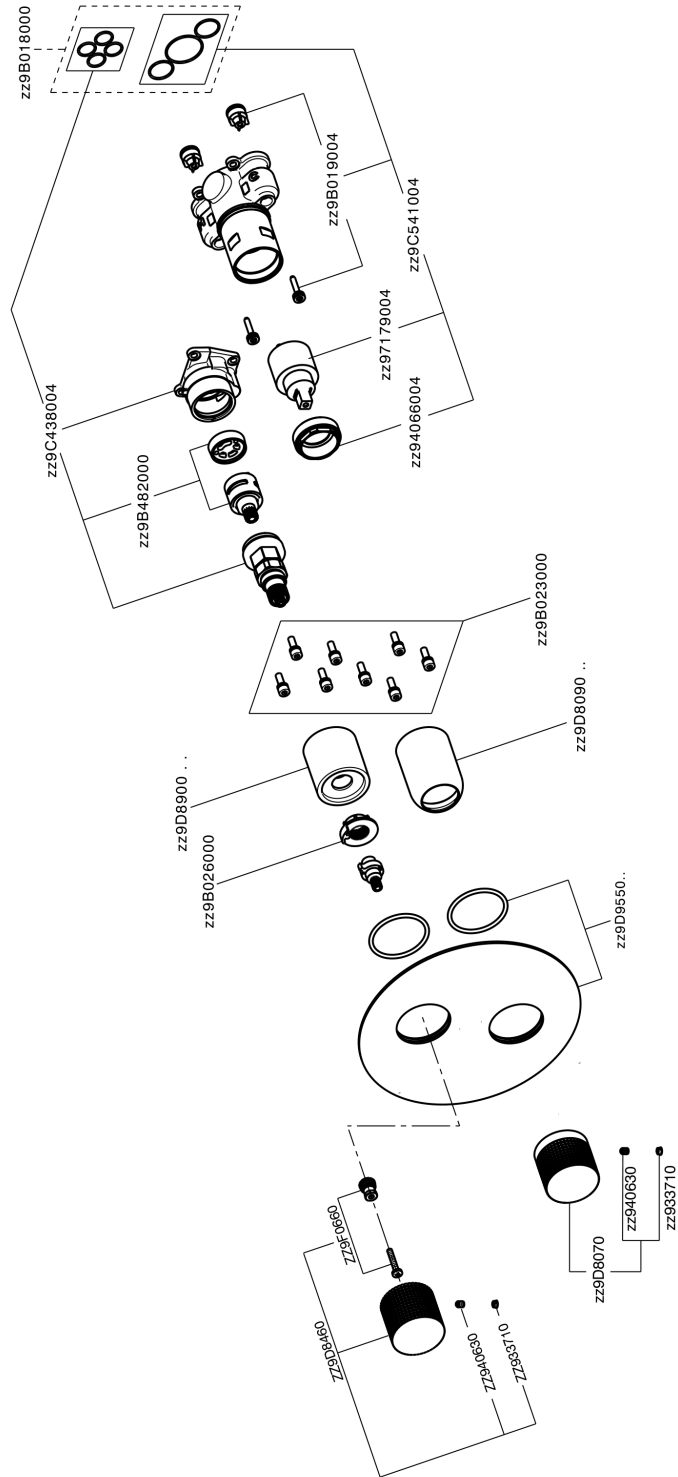

Exposed part for Single Lever One Box Valve ONE BOX_X10BM030

X10BM030

<https://en.cisal.it/exposed-part-for-single-lever-one-box-valve-one-box-x10bm030>

One Box Universal Concealed Part ONE BOX_ZA00B031

ZA00B031

<https://en.cisal.it/one-box-universal-concealed-part-one-box-za00b031>

One Box Universal Concealed Part ONE BOX_ZA00B030

ZA00B030

<https://en.cisal.it/one-box-universal-concealed-part-one-box-za00b030>

2026-04-29