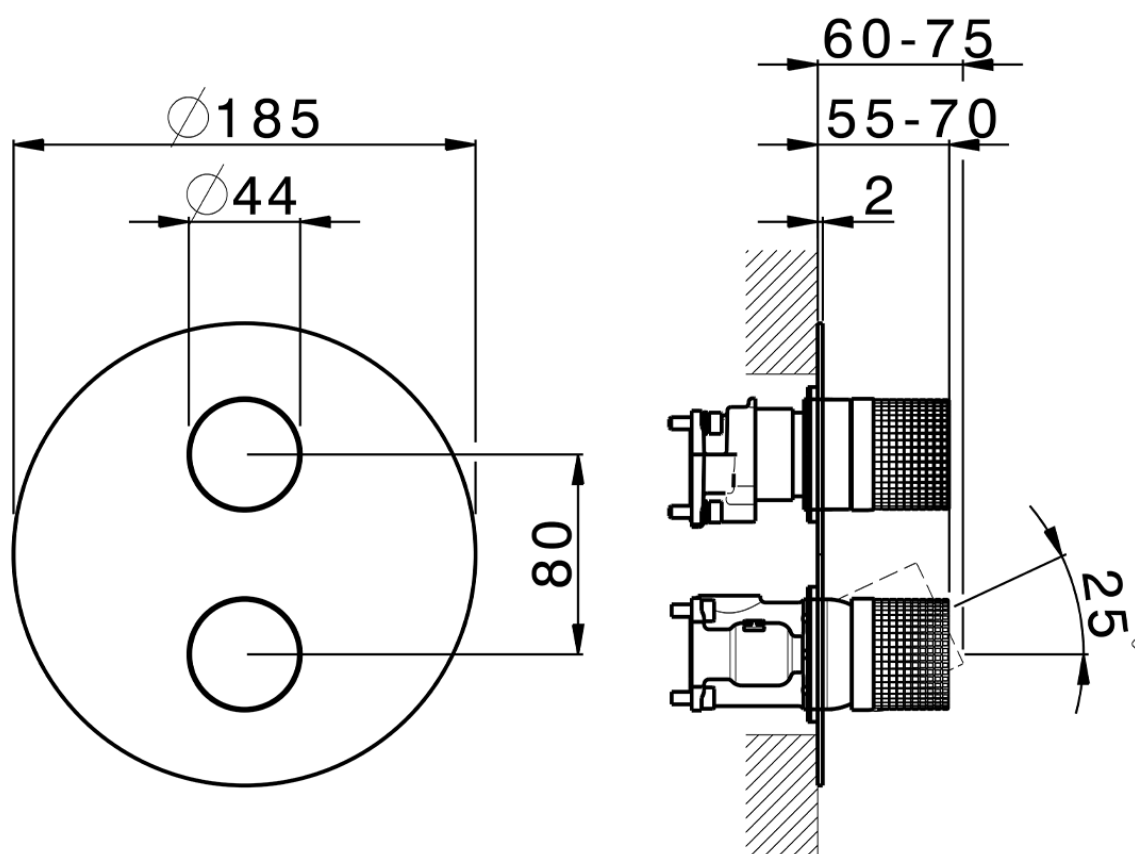

Exposed part for Single Lever One Box Valve ONE BOX_X10BM030

X10BM030

<https://en.cisal.it/exposed-part-for-single-lever-one-box-valve-one-box-x10bm030>

ZA00B031

<https://en.cisal.it/one-box-universal-concealed-part-one-box-za00b031>