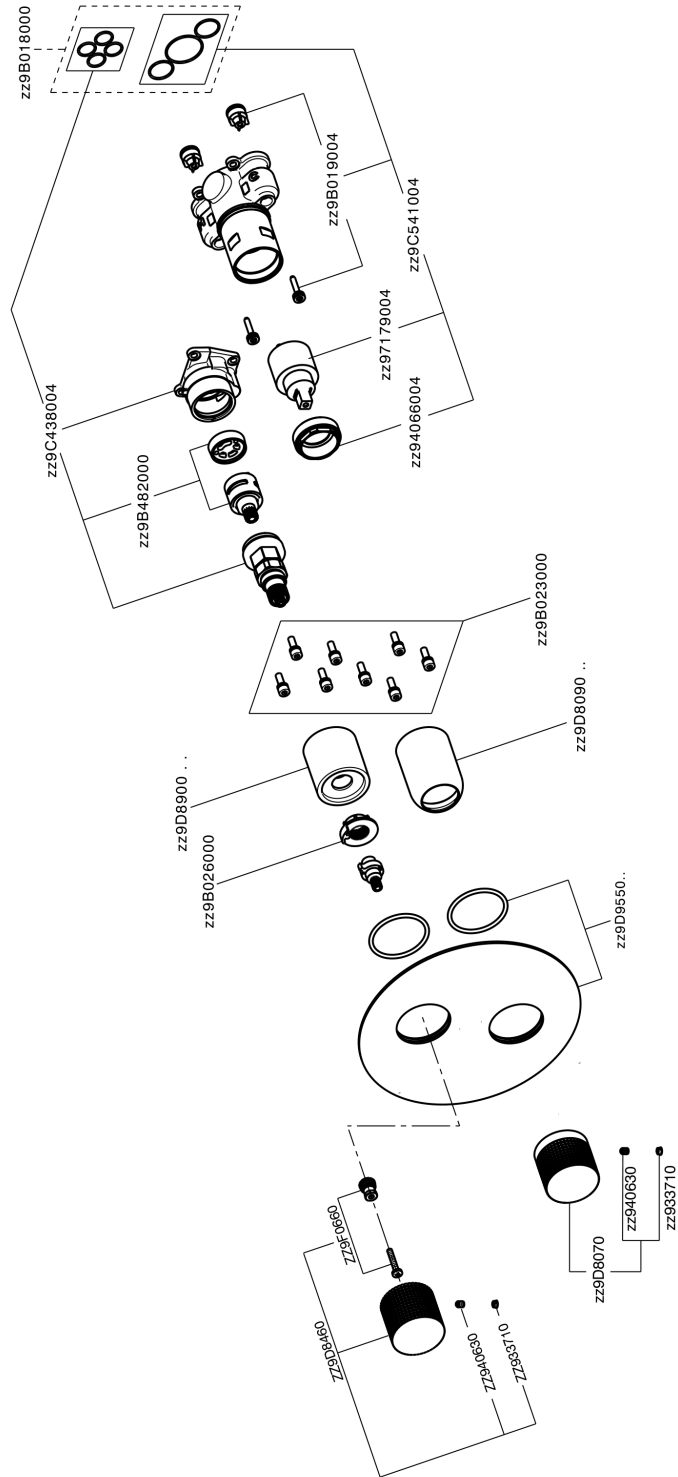

Exposed part for Single Lever One Box Valve ONE BOX_X10BM030

X10BM030

<https://en.cisal.it/exposed-part-for-single-lever-one-box-valve-one-box-x10bm030>

One Box Universal Concealed Part ONE BOX_ZA00B031

ZA00B031

<https://en.cisal.it/one-box-universal-concealed-part-one-box-za00b031>

One Box Universal Concealed Part ONE BOX_ZA00B030

ZA00B030

<https://en.cisal.it/one-box-universal-concealed-part-one-box-za00b030>

2026-04-28