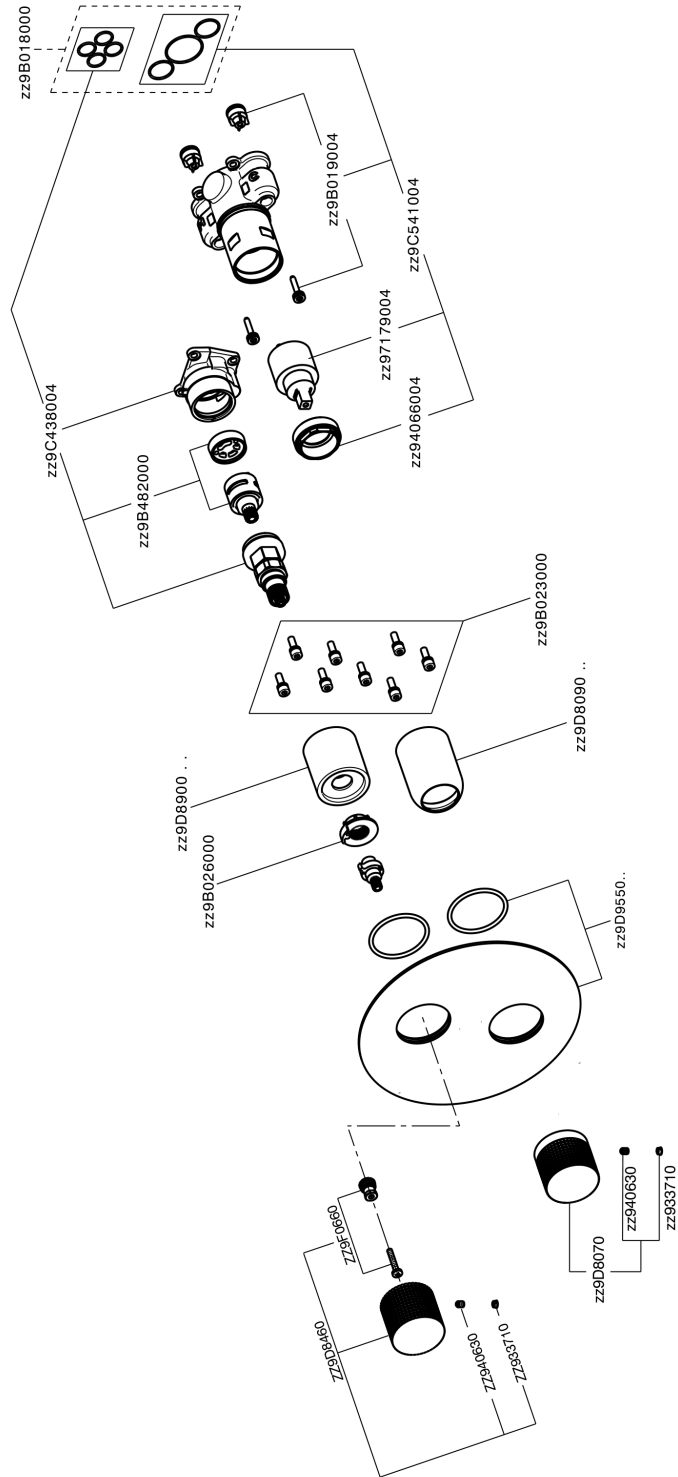

Exposed part for Single Lever One Box Valve ONE BOX_X10BM030

X10BM030

<https://en.cisal.it/exposed-part-for-single-lever-one-box-valve-one-box-x10bm030>

One Box Universal Concealed Part ONE BOX_ZA00B031

ZA00B031

<https://en.cisal.it/one-box-universal-concealed-part-one-box-za00b031>

One Box Universal Concealed Part ONE BOX_ZA00B030

ZA00B030

<https://en.cisal.it/one-box-universal-concealed-part-one-box-za00b030>

2026-05-19