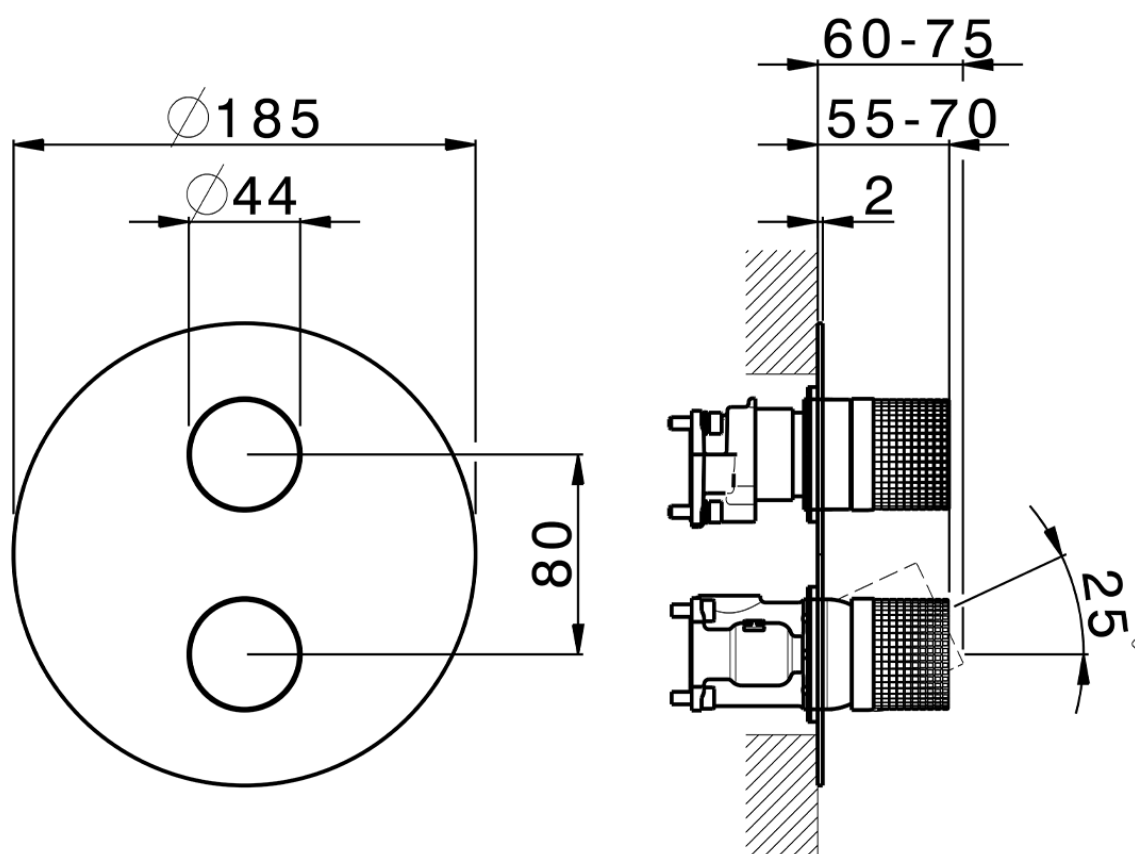

**Exposed part for Single Lever One Box Valve ONE BOX\_X10BM030**

X10BM030

<https://en.cisal.it/exposed-part-for-single-lever-one-box-valve-one-box-x10bm030>

ZA00B031

<https://en.cisal.it/one-box-universal-concealed-part-one-box-za00b031>