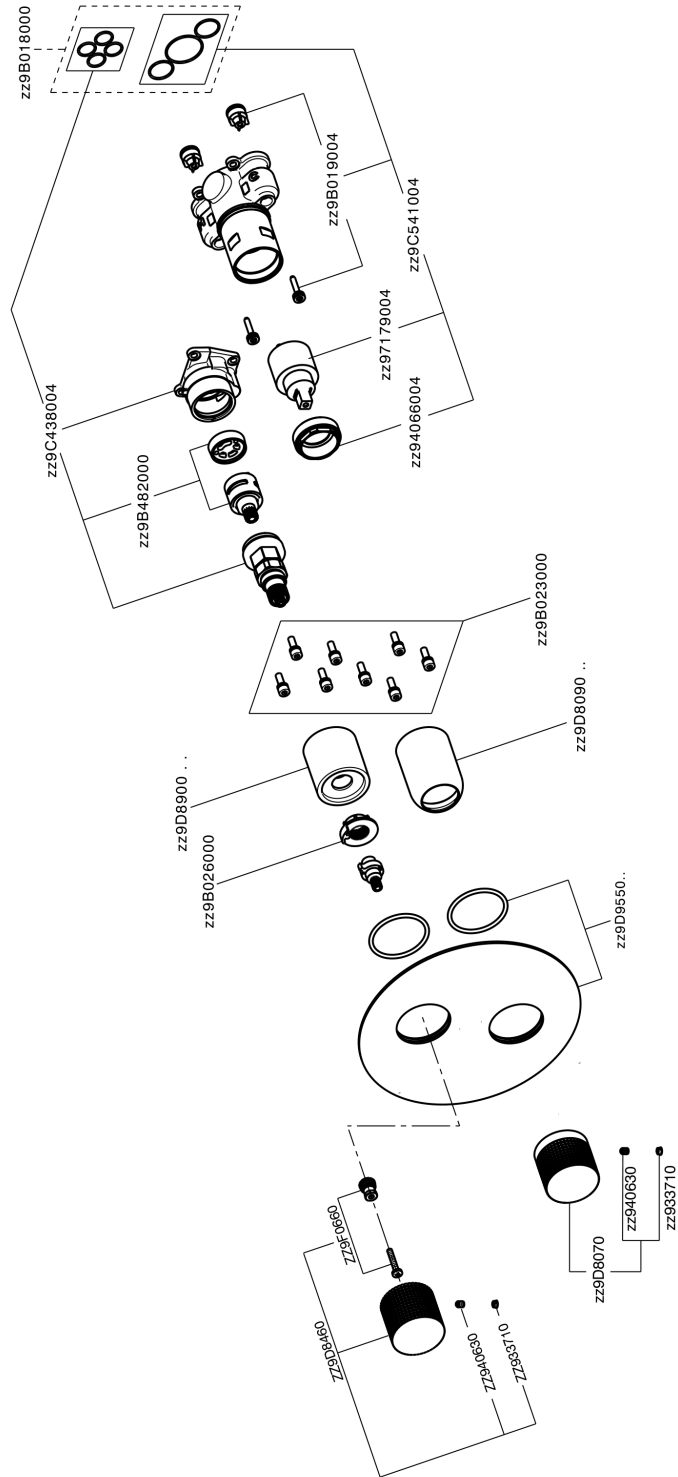

Exposed part for Single Lever One Box Valve ONE BOX_X10BM030

X10BM030

<https://en.cisal.it/exposed-part-for-single-lever-one-box-valve-one-box-x10bm030>

One Box Universal Concealed Part ONE BOX_ZA00B031

ZA00B031

<https://en.cisal.it/one-box-universal-concealed-part-one-box-za00b031>

One Box Universal Concealed Part ONE BOX_ZA00B030

ZA00B030

<https://en.cisal.it/one-box-universal-concealed-part-one-box-za00b030>

2026-04-05