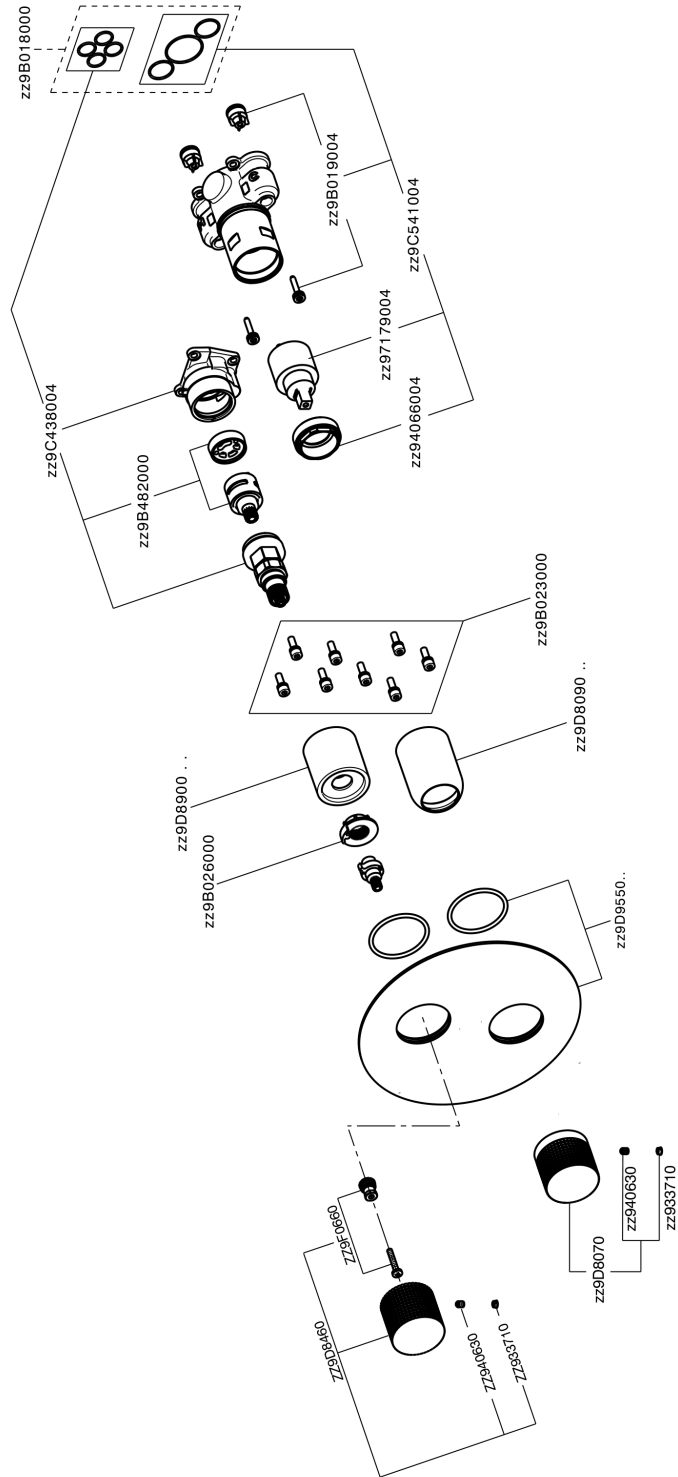

Exposed part for Single Lever One Box Valve ONE BOX_X10BM030

X10BM030

<https://en.cisal.it/exposed-part-for-single-lever-one-box-valve-one-box-x10bm030>

One Box Universal Concealed Part ONE BOX_ZA00B031

ZA00B031

<https://en.cisal.it/one-box-universal-concealed-part-one-box-za00b031>

One Box Universal Concealed Part ONE BOX_ZA00B030

ZA00B030

<https://en.cisal.it/one-box-universal-concealed-part-one-box-za00b030>

2026-06-13