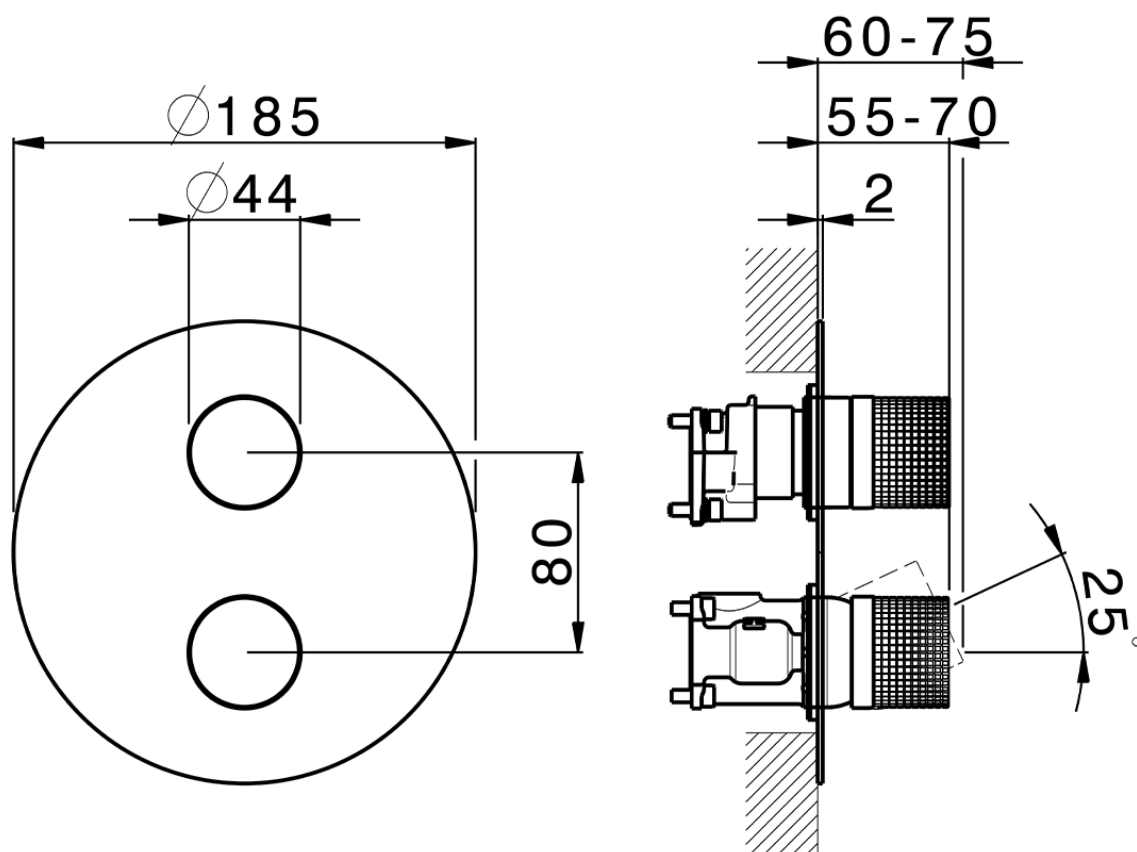

Exposed part for Single Lever One Box Valve ONE BOX_X10BM030

X10BM030

<https://en.cisal.it/exposed-part-for-single-lever-one-box-valve-one-box-x10bm030>

ZA00B031

<https://en.cisal.it/one-box-universal-concealed-part-one-box-za00b031>