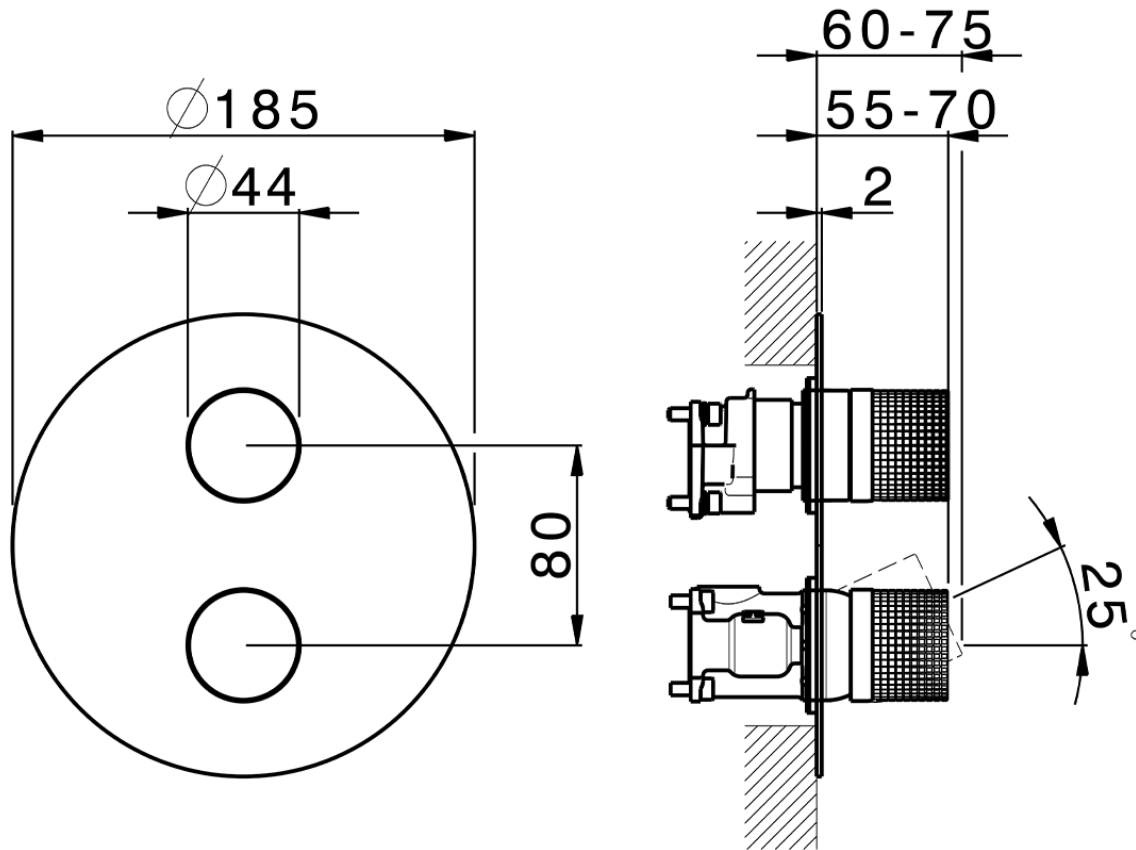

## Exposed part for Single Lever One Box Valve ONE BOX\_X10BM030

X10BM030

<https://en.cisal.it/exposed-part-for-single-lever-one-box-valve-one-box-x10bm030>

ZA00B031

<https://en.cisal.it/one-box-universal-concealed-part-one-box-za00b031>