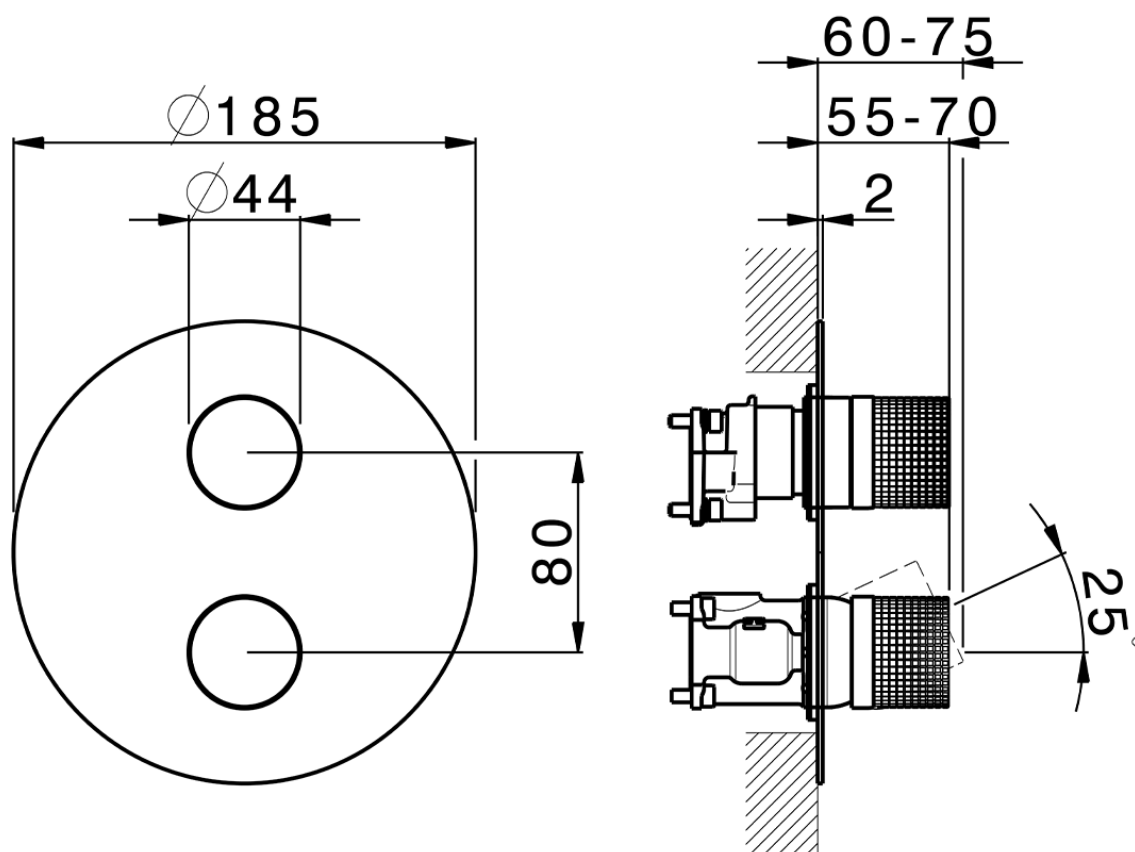

Exposed part for Single Lever One Box Valve ONE BOX_X10BM030

X10BM030

<https://en.cisal.it/exposed-part-for-single-lever-one-box-valve-one-box-x10bm030>

ZA00B031

<https://en.cisal.it/one-box-universal-concealed-part-one-box-za00b031>