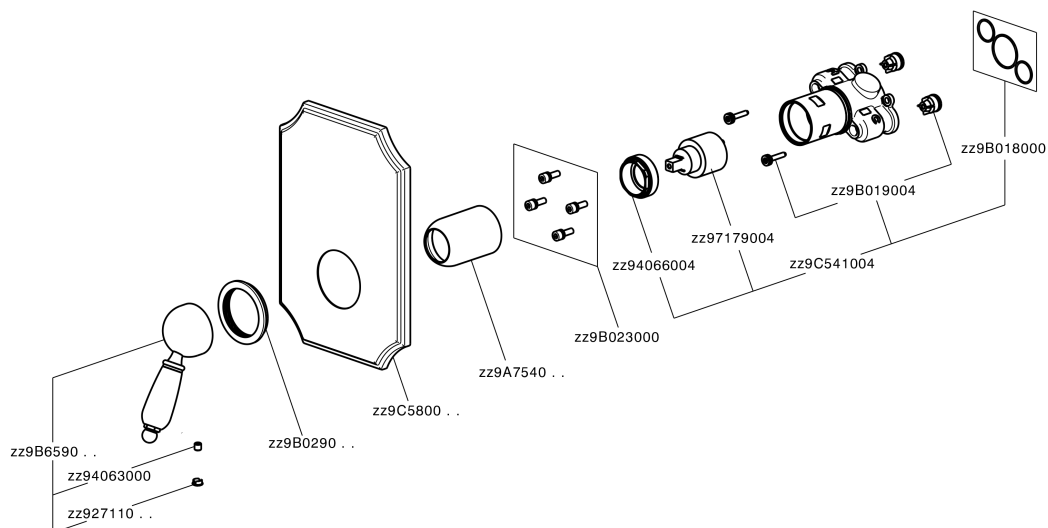

Exposed part for Single Lever One Box Valve ARCANA EMPRESS_EM0BM010

EM0BM010

<https://en.cisal.it/exposed-part-for-single-lever-one-box-valve-arcana-empress-em0bm010>

One Box Universal Concealed Part ONE BOX_ZA00B031

ZA00B031

<https://en.cisal.it/one-box-universal-concealed-part-one-box-za00b031>

One Box Universal Concealed Part ONE BOX_ZA00B030

ZA00B030

<https://en.cisal.it/one-box-universal-concealed-part-one-box-za00b030>