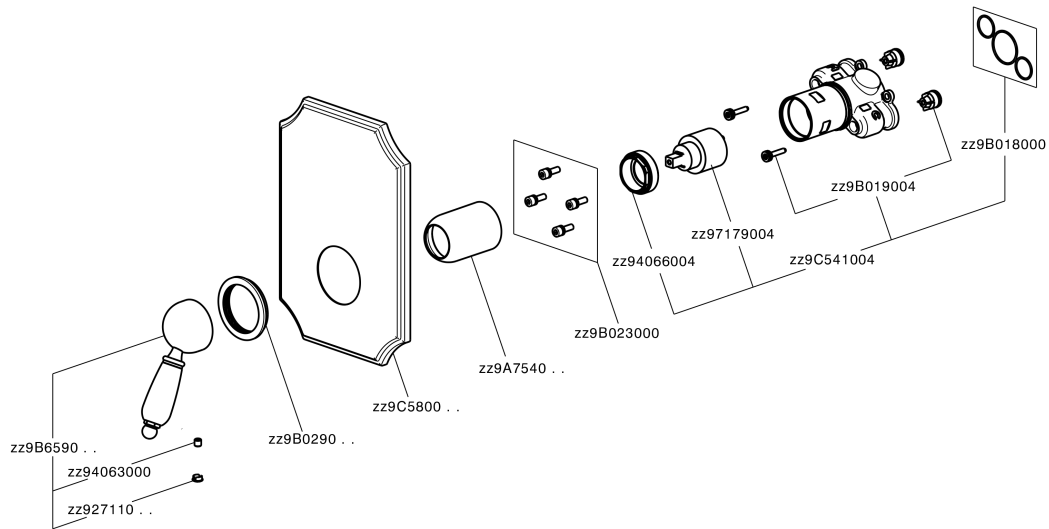

Exposed part for Single Lever One Box Valve ARCANA EMPRESS_EM0BM010

EM0BM010

<https://en.cisal.it/exposed-part-for-single-lever-one-box-valve-arcana-empress-em0bm010>

One Box Universal Concealed Part ONE BOX_ZA00B031

ZA00B031

<https://en.cisal.it/one-box-universal-concealed-part-one-box-za00b031>

One Box Universal Concealed Part ONE BOX_ZA00B030

ZA00B030

<https://en.cisal.it/one-box-universal-concealed-part-one-box-za00b030>